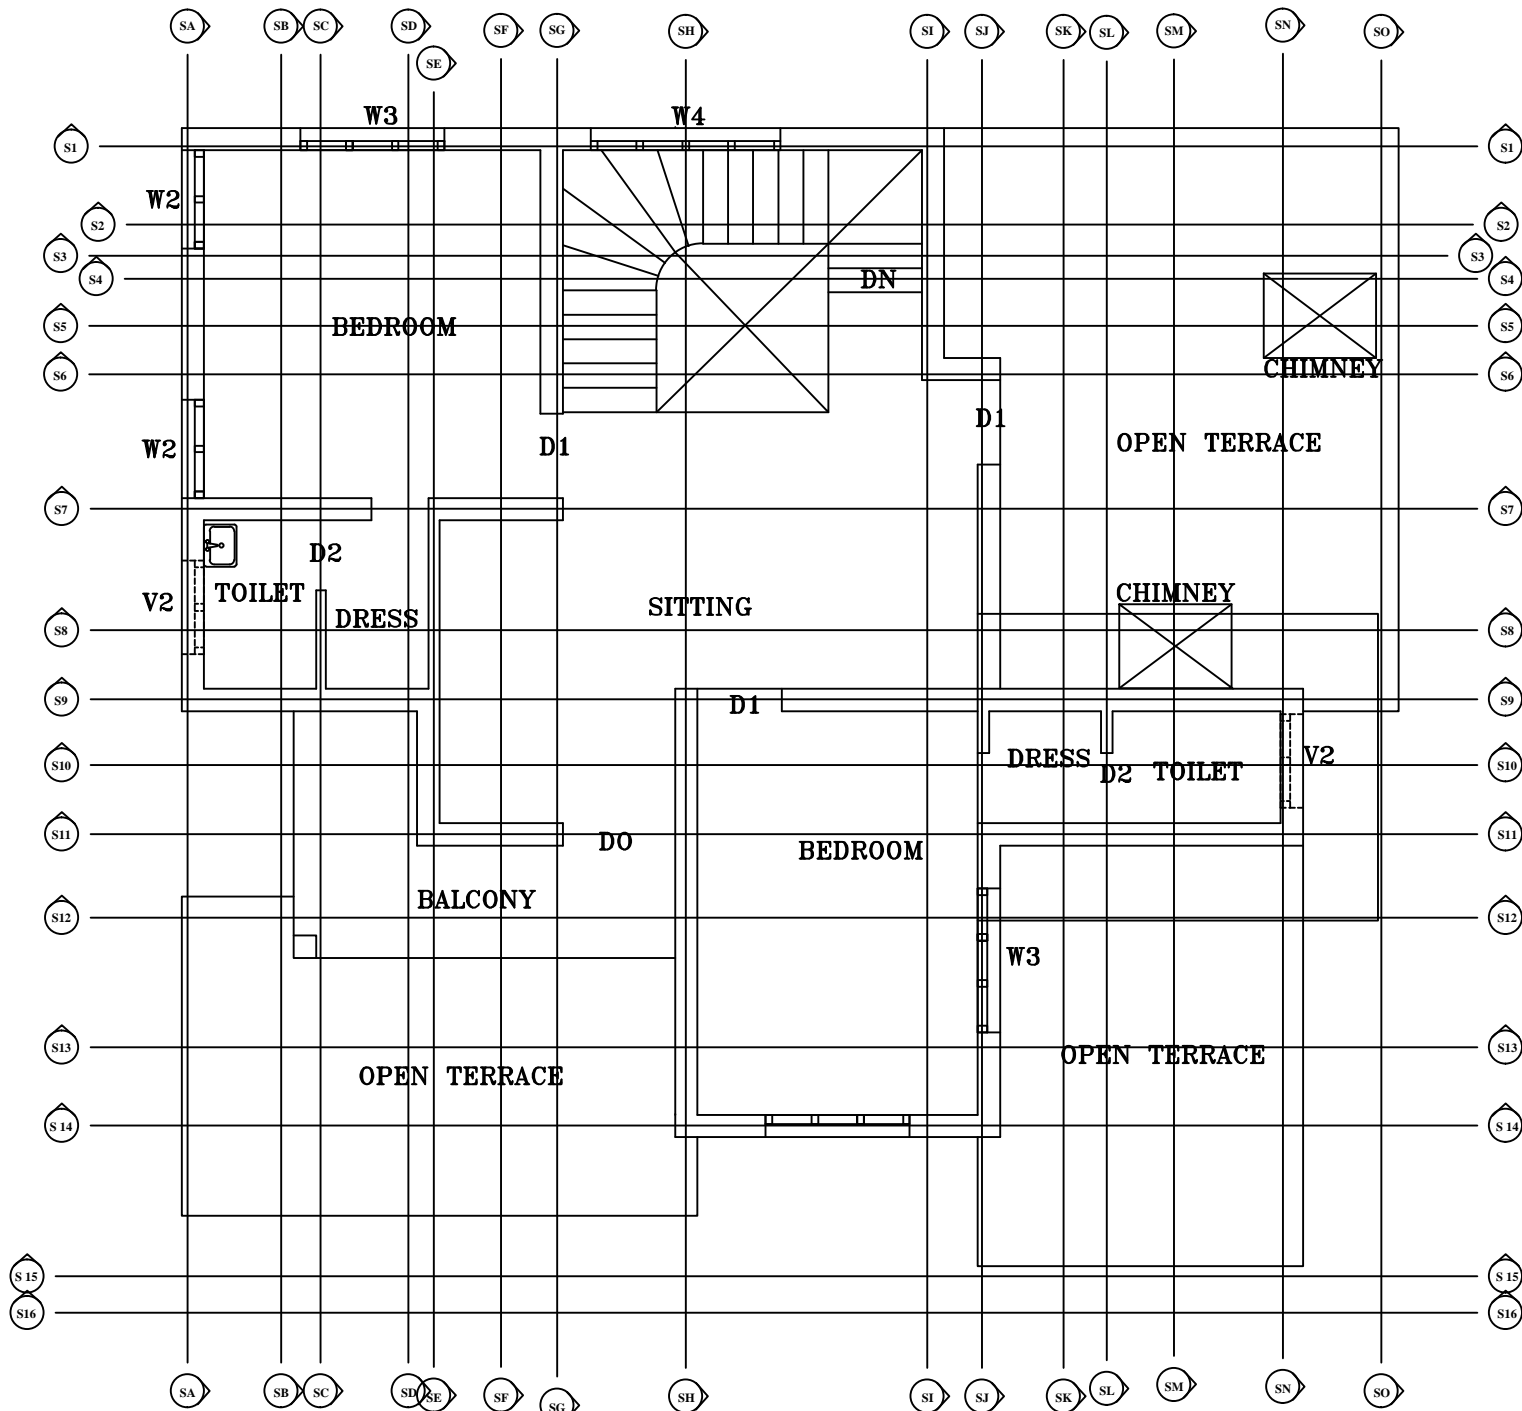

GROUND FLOOR

FIRST FLOOR

DATE:
13/02/2015

CLIENT:
RAVI,THALIKULAM.

CHECKED BY:
SHINE.C.CHINNAN (Ph.D)
M.Tech (struct), M.B.A

TITLE:
BACK VIEW

SHINE
BUILDERS CONSULTANCY

CALICUT ROAD,KUNNAMKULAM.680503