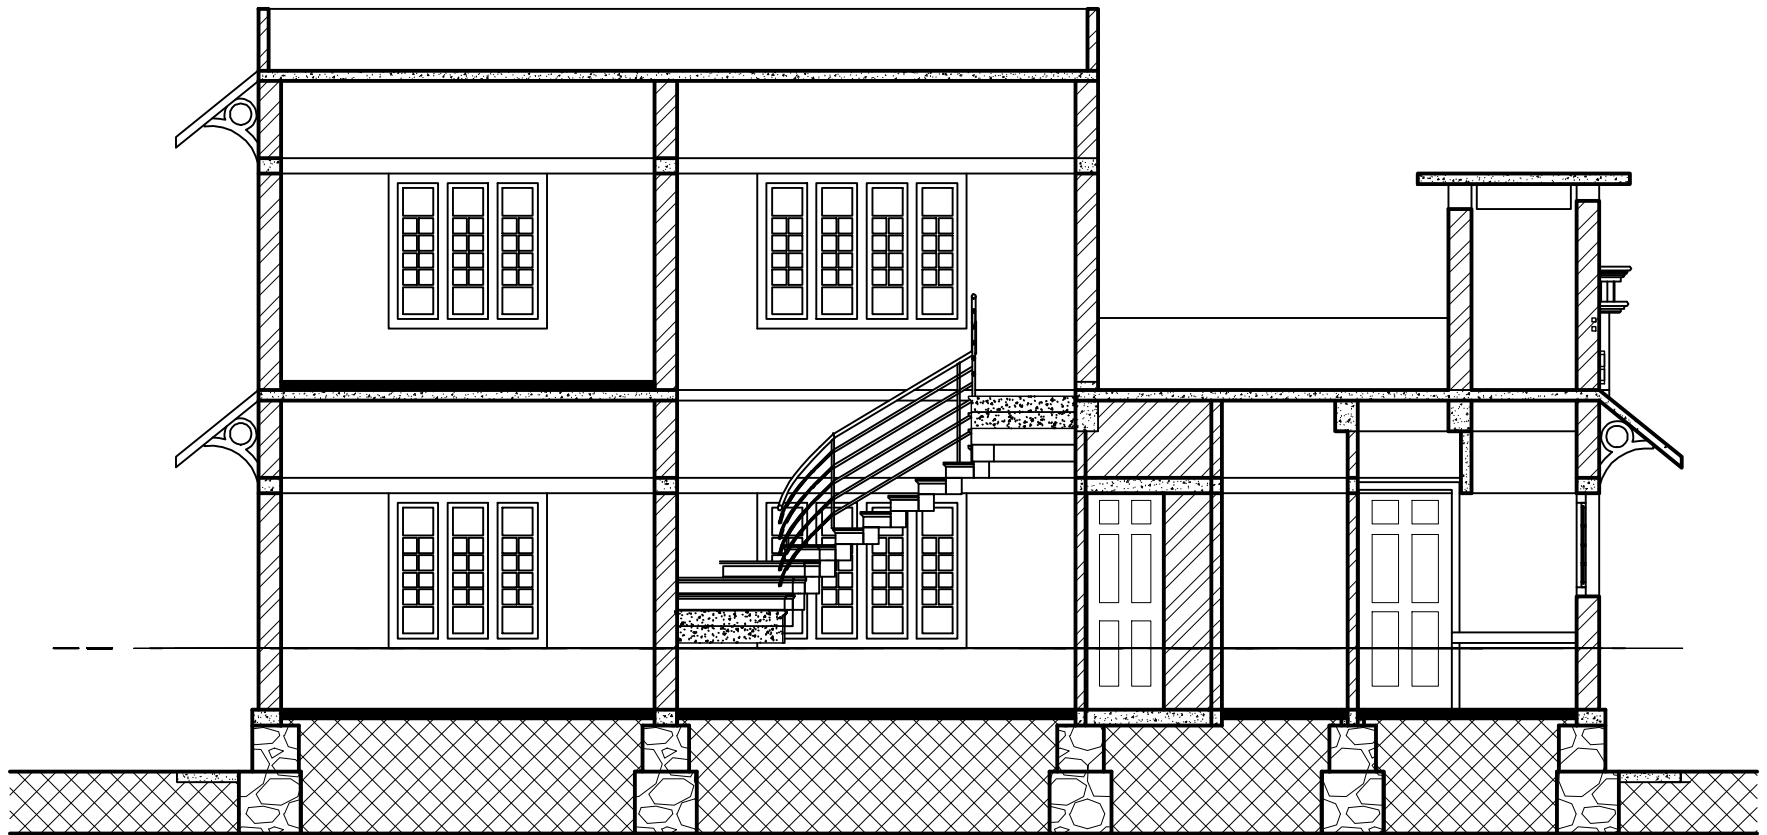

DATE:
13/02/2015

CLIENT:
RAVI,THALIKULAM.

CHECKED BY:
SHINE.C.CHINNAN (Ph.D)
M.Tech (struct), M.B.A

TITLE:
SECTION -S4

SHINE
BUILDERS CONSULTANCY

CALICUT ROAD,KUNNAMKULAM.680503

Ph : 04885 226104, 228074

Mob-9447730104, 9446030104

Email: shinebuilders@hotmail.com

www.shinebuilders.com