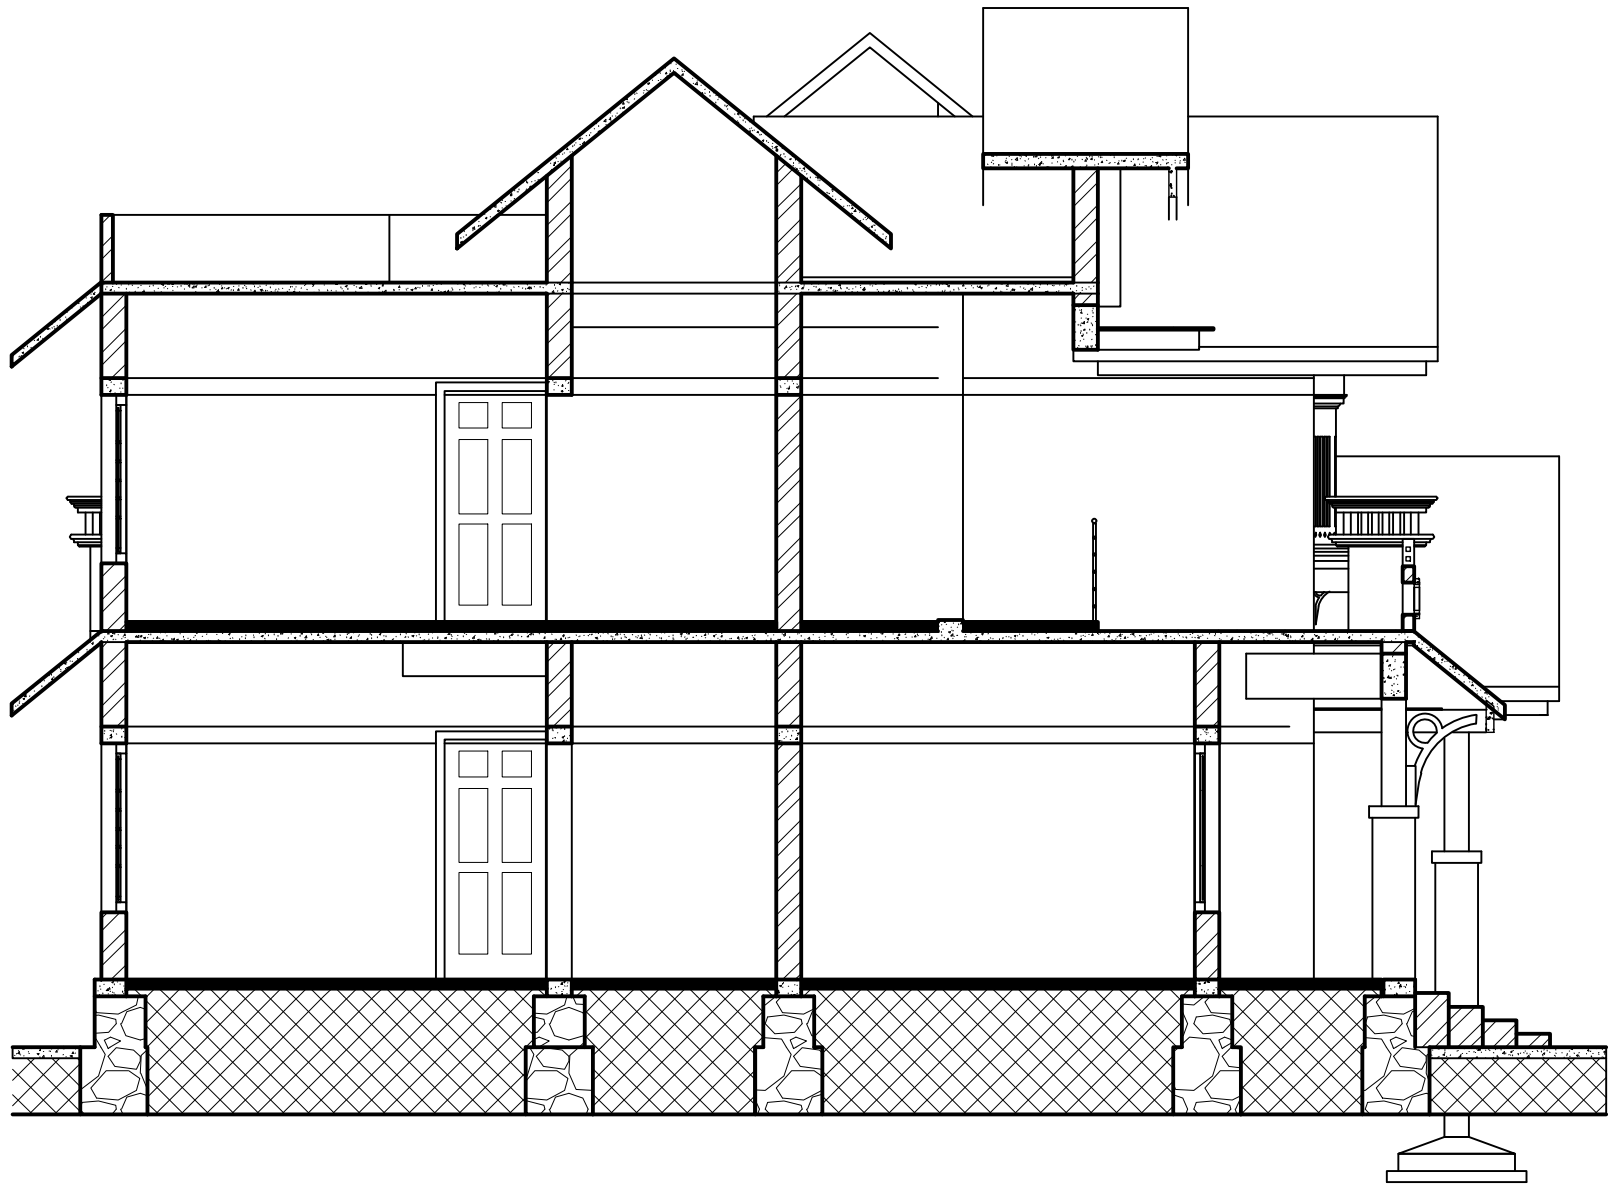

DATE:

13/02/2015

CLIENT:

RAVI, THALIKULAM.

TITLE:

SECTION - SD

CHECKED BY:

SHINE.C.CHINNAN (Ph.D)
M.Tech (struct), M.B.A

SHINE
BUILDERS CONSULTANCY

CALICUT ROAD, KUNNAMKULAM. 680503

Ph : 04885 226104, 228074

Mob-9447730104, 9446030104

Email: shinebuilders@hotmail.com

www.shinebuilders.com