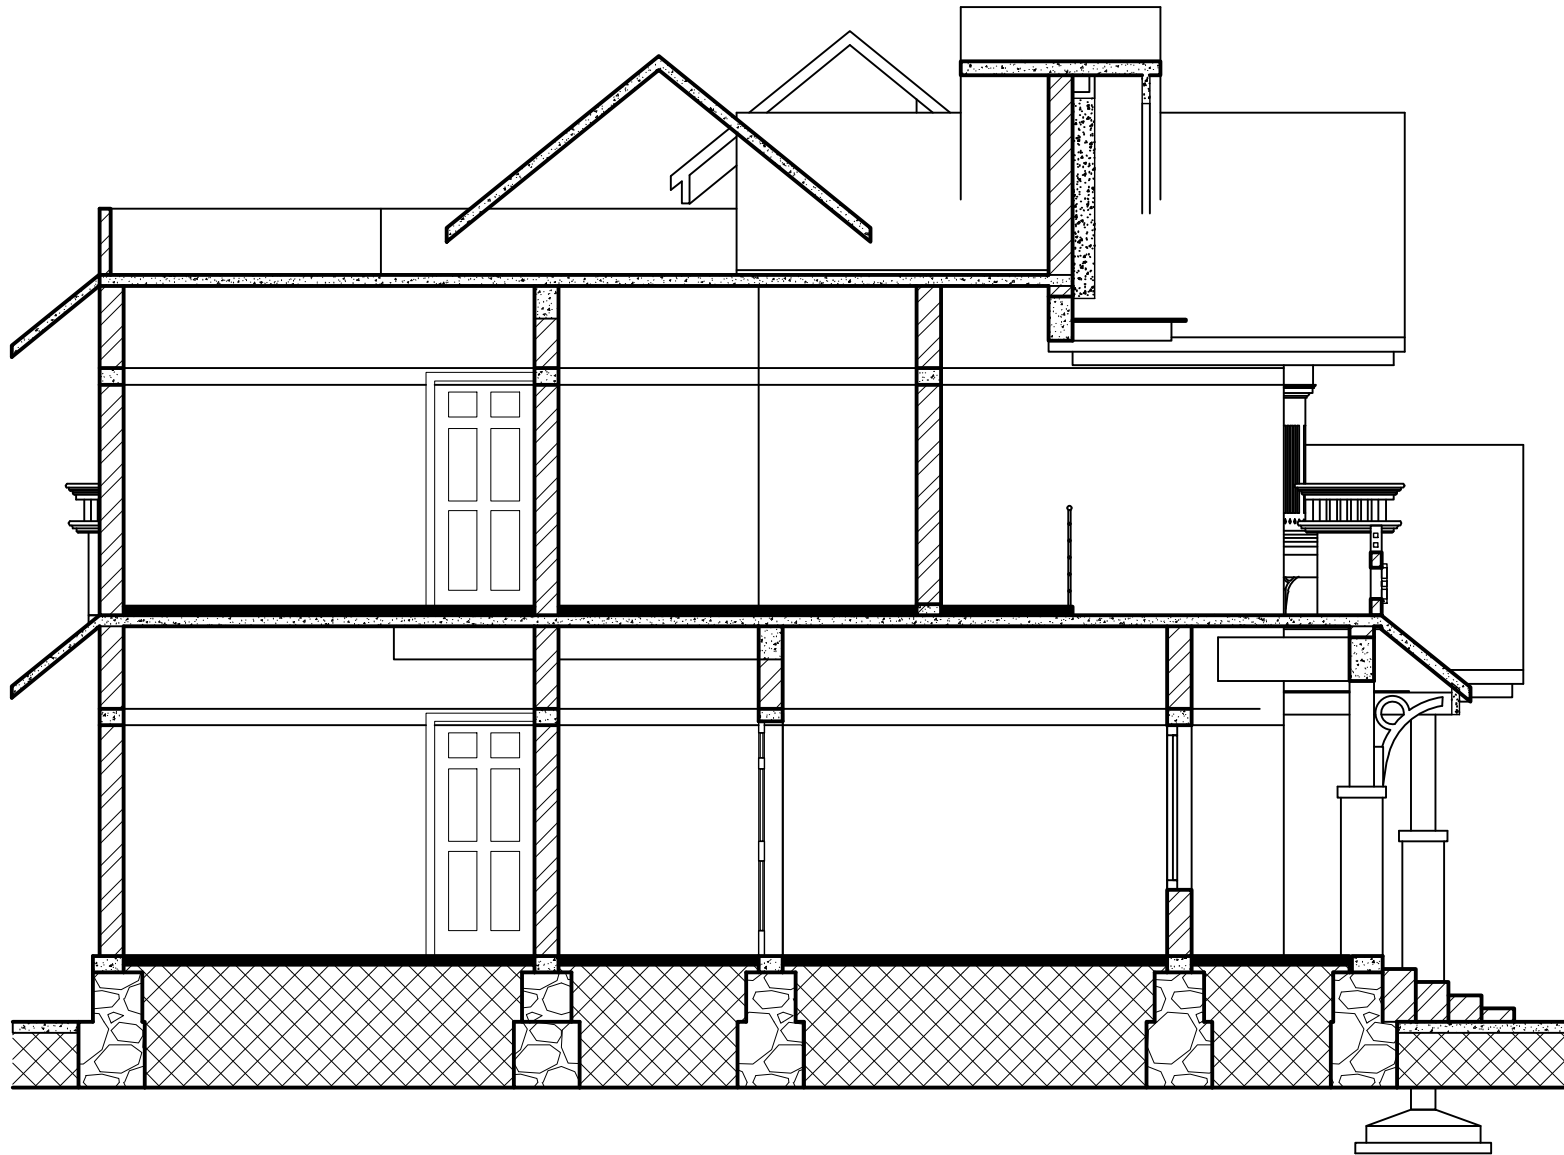

DATE:
13/02/2015

CLIENT:
RAVI, THALIKULAM.

CHECKED BY:
SHINE.C.CHINNAN (Ph.D)
M.Tech (struct), M.B.A

TITLE:
SECTION - SF

SHINE
BUILDERS CONSULTANCY

CALICUT ROAD, KUNNAMKULAM. 680503

Ph : 04885 226104, 228074

Mob-9447730104, 9446030104

Email: shinebuilders@hotmail.com

www.shinebuilders.com