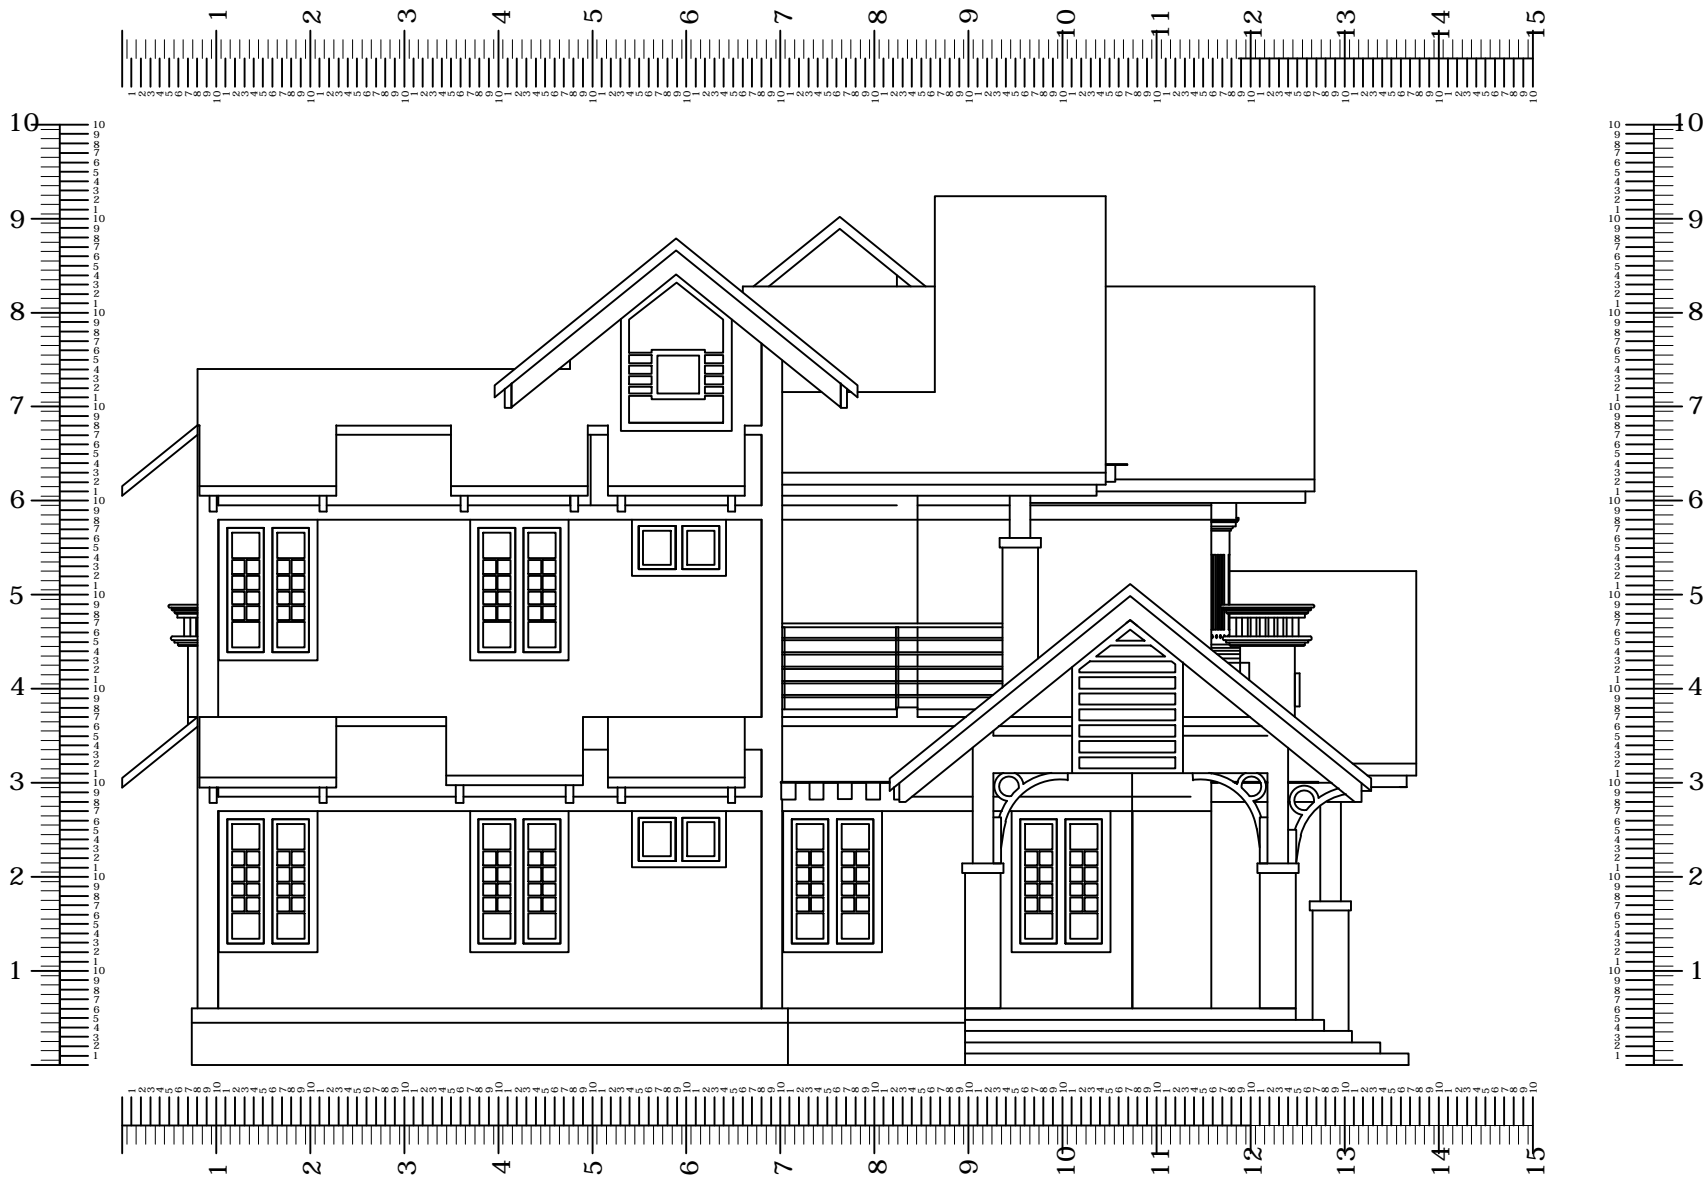

TITLE:

ELEVATION-FRONT

SHINE
BUILDERS CONSULTANCY

CALICUT ROAD,KUNNAMKULAM.680503

Ph : 04885 226104, 228074
Mob-9447730104, 9446030104
Email: shinebuilders@hotmail.com
www.shinebuilders.com

DATE:

13/02/2015