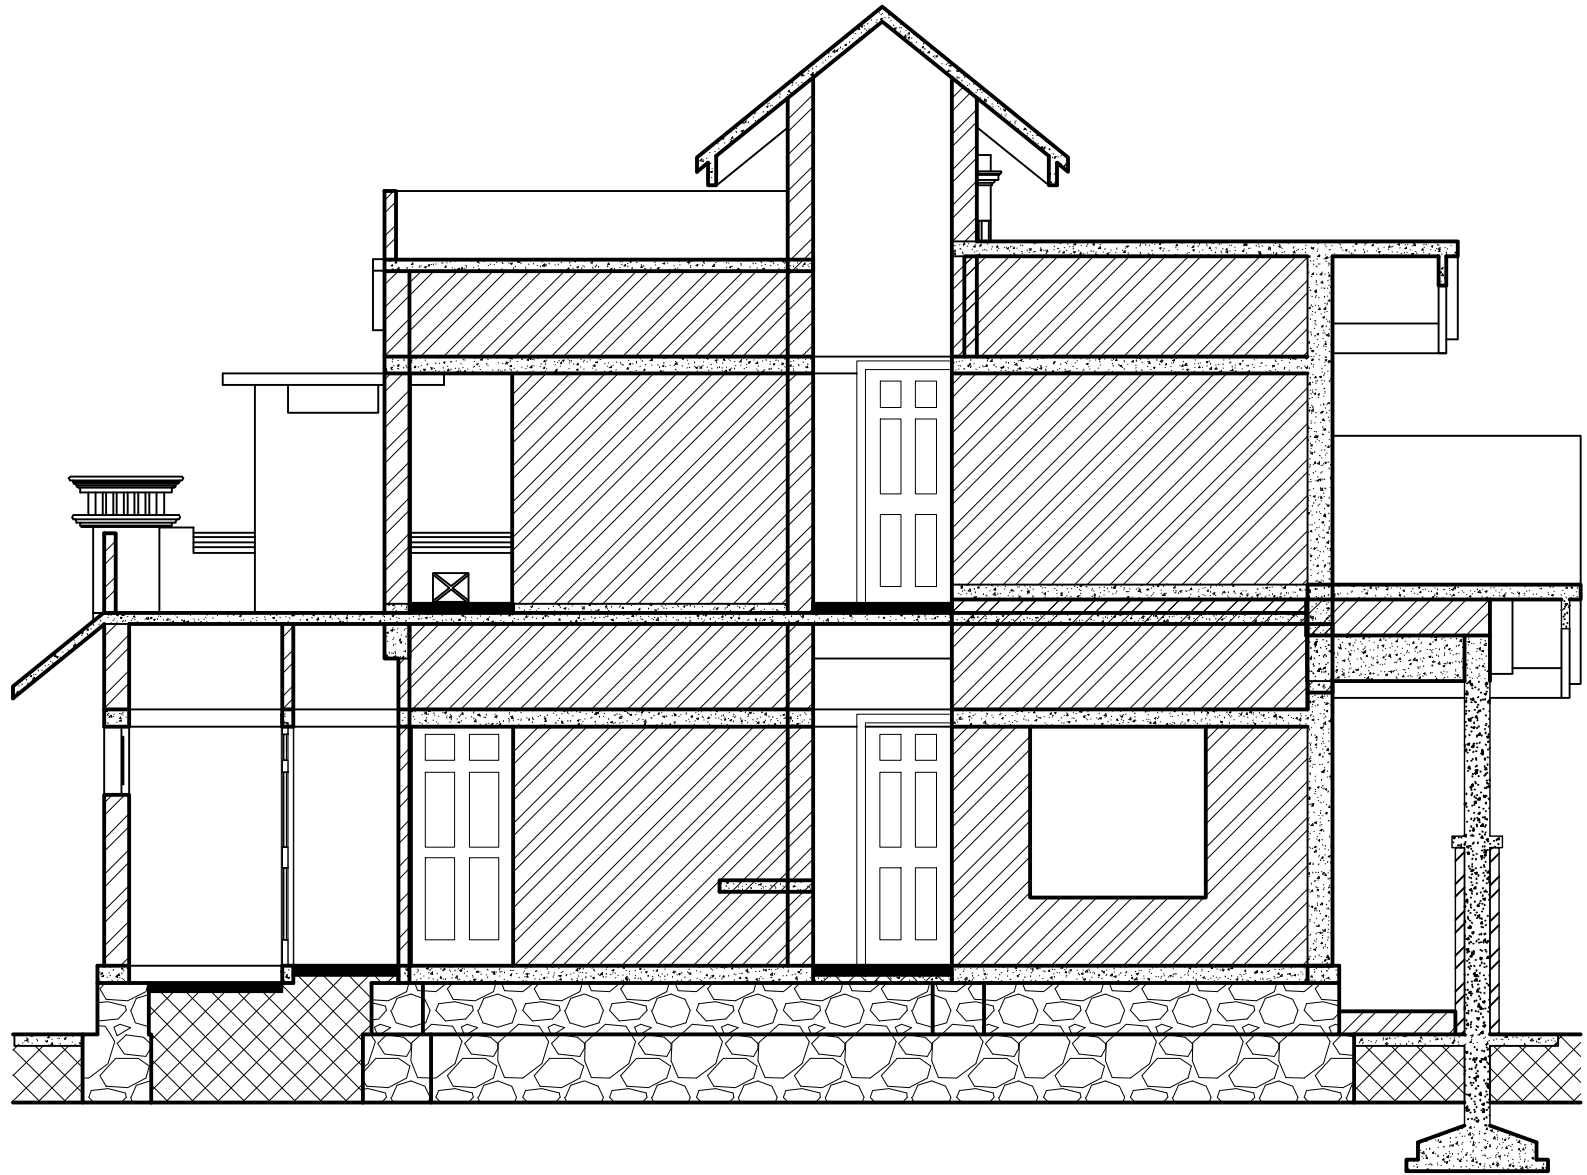

DATE:
13/02/2015

CLIENT:
RAVI, THALIKULAM.

CHECKED BY:
SHINE.C.CHINNAN (Ph.D)
M.Tech (struct), M.B.A

TITLE:
SECTION - SI

SHINE
BUILDERS CONSULTANCY

CALICUT ROAD, KUNNAMKULAM. 680503

Ph : 04885 226104, 228074
Mob-9447730104, 9446030104
Email: shinebuilders@hotmail.com
www.shinebuilders.com