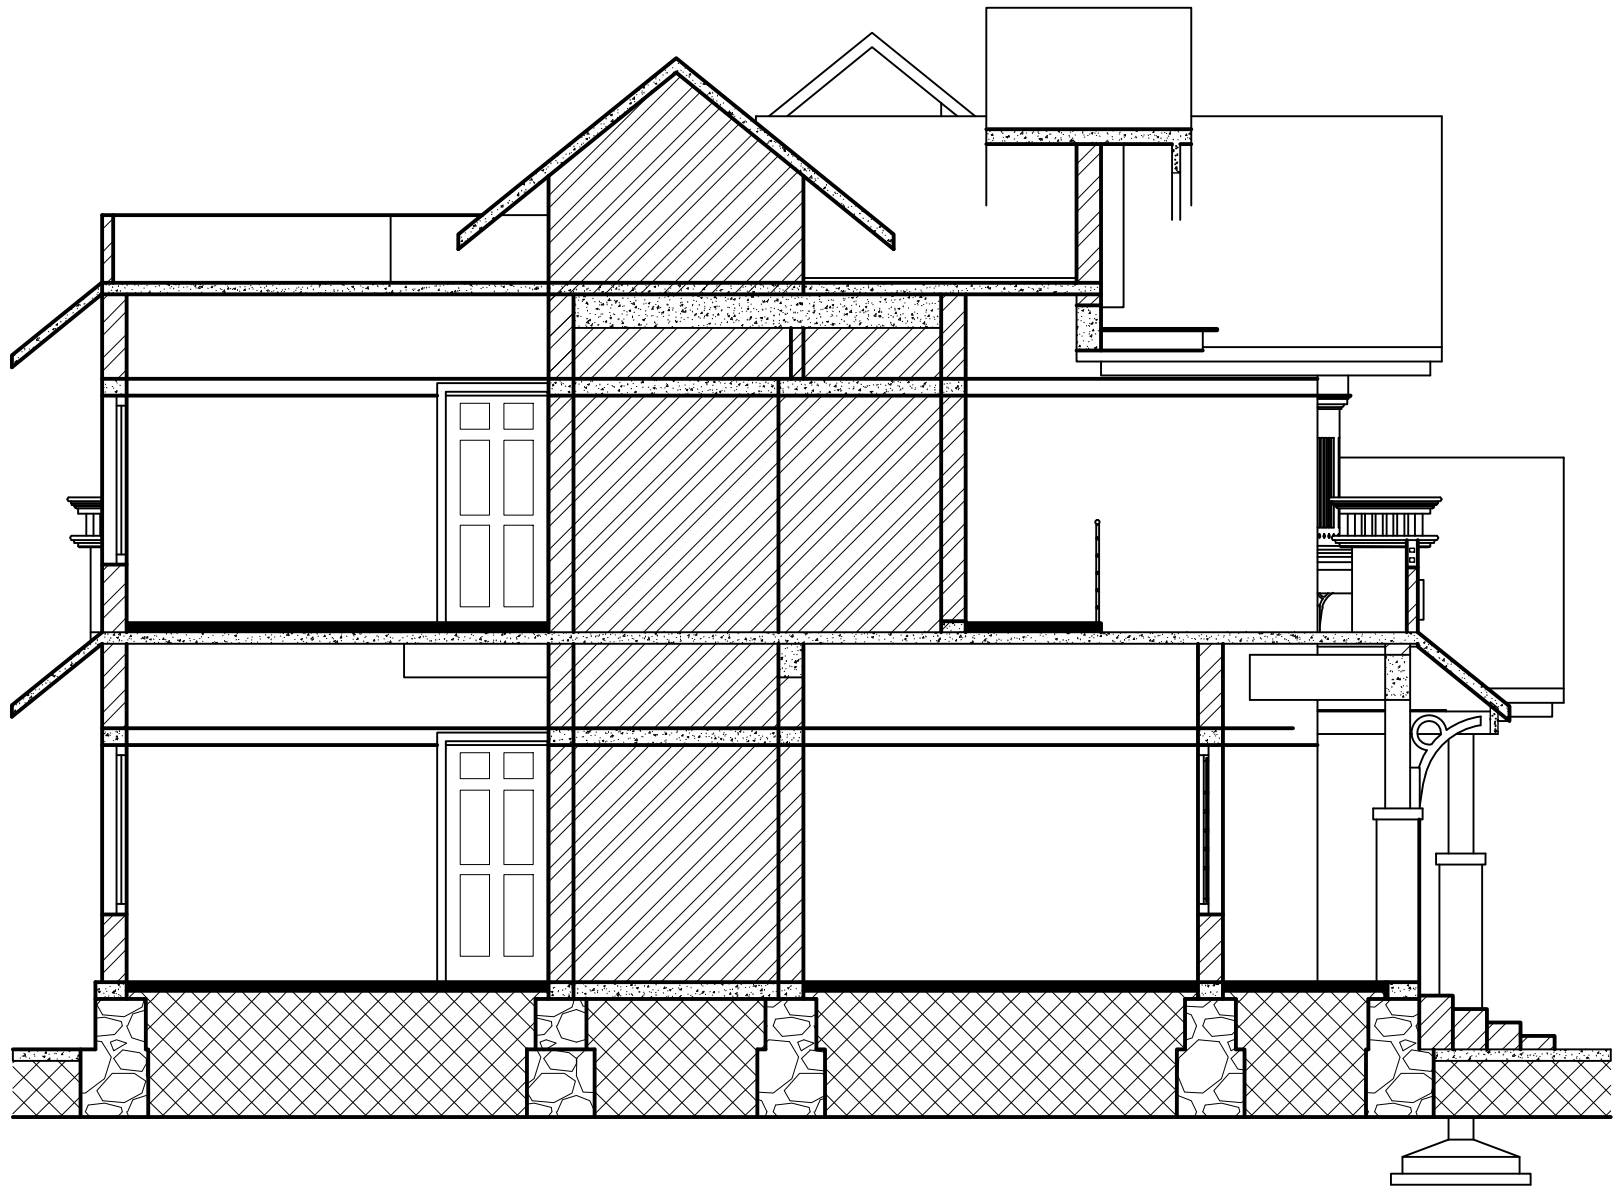

DATE:
13/02/2015

CLIENT:
RAVI,THALIKULAM.

CHECKED BY:
SHINE.C.CHINNAN (Ph.D)
M.Tech (struct), M.B.A

TITLE:
SECTION - SE

SHINE
BUILDERS CONSULTANCY

CALICUT ROAD,KUNNAMKULAM.680503

Ph : 04885 226104, 228074
Mob-9447730104, 9446030104
Email: shinebuilders@hotmail.com
www.shinebuilders.com