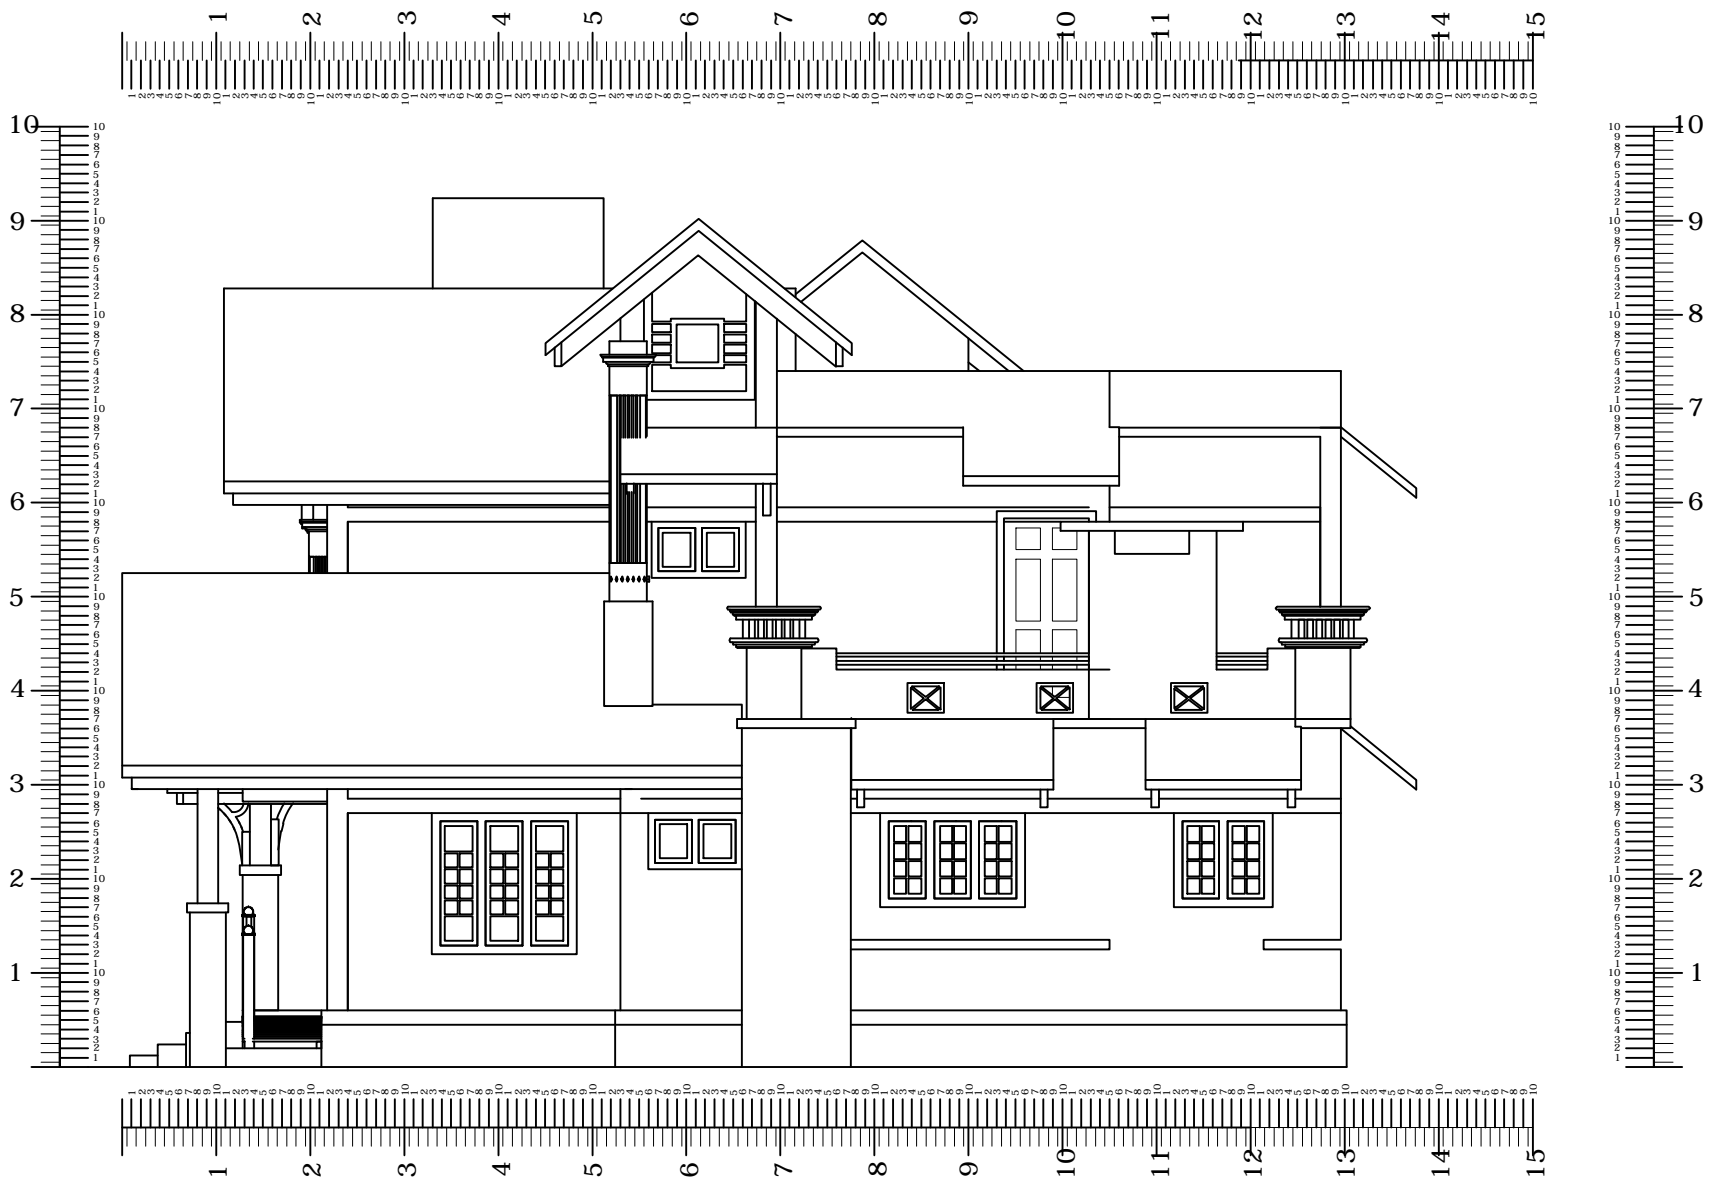

DATE:
13/02/2015

CLIENT:
RAVI,THALIKULAM.

CHECKED BY:
SHINE.C.CHINNAN (Ph.D)
M.Tech (struct), M.B.A

TITLE:
RIGHT VIEW

SHINE
BUILDERS CONSULTANCY

CALICUT ROAD,KUNNAMKULAM.680503

Ph : 04885 226104, 228074

Mob-9447730104, 9446030104

Email: shinebuilders@hotmail.com

www.shinebuilders.com