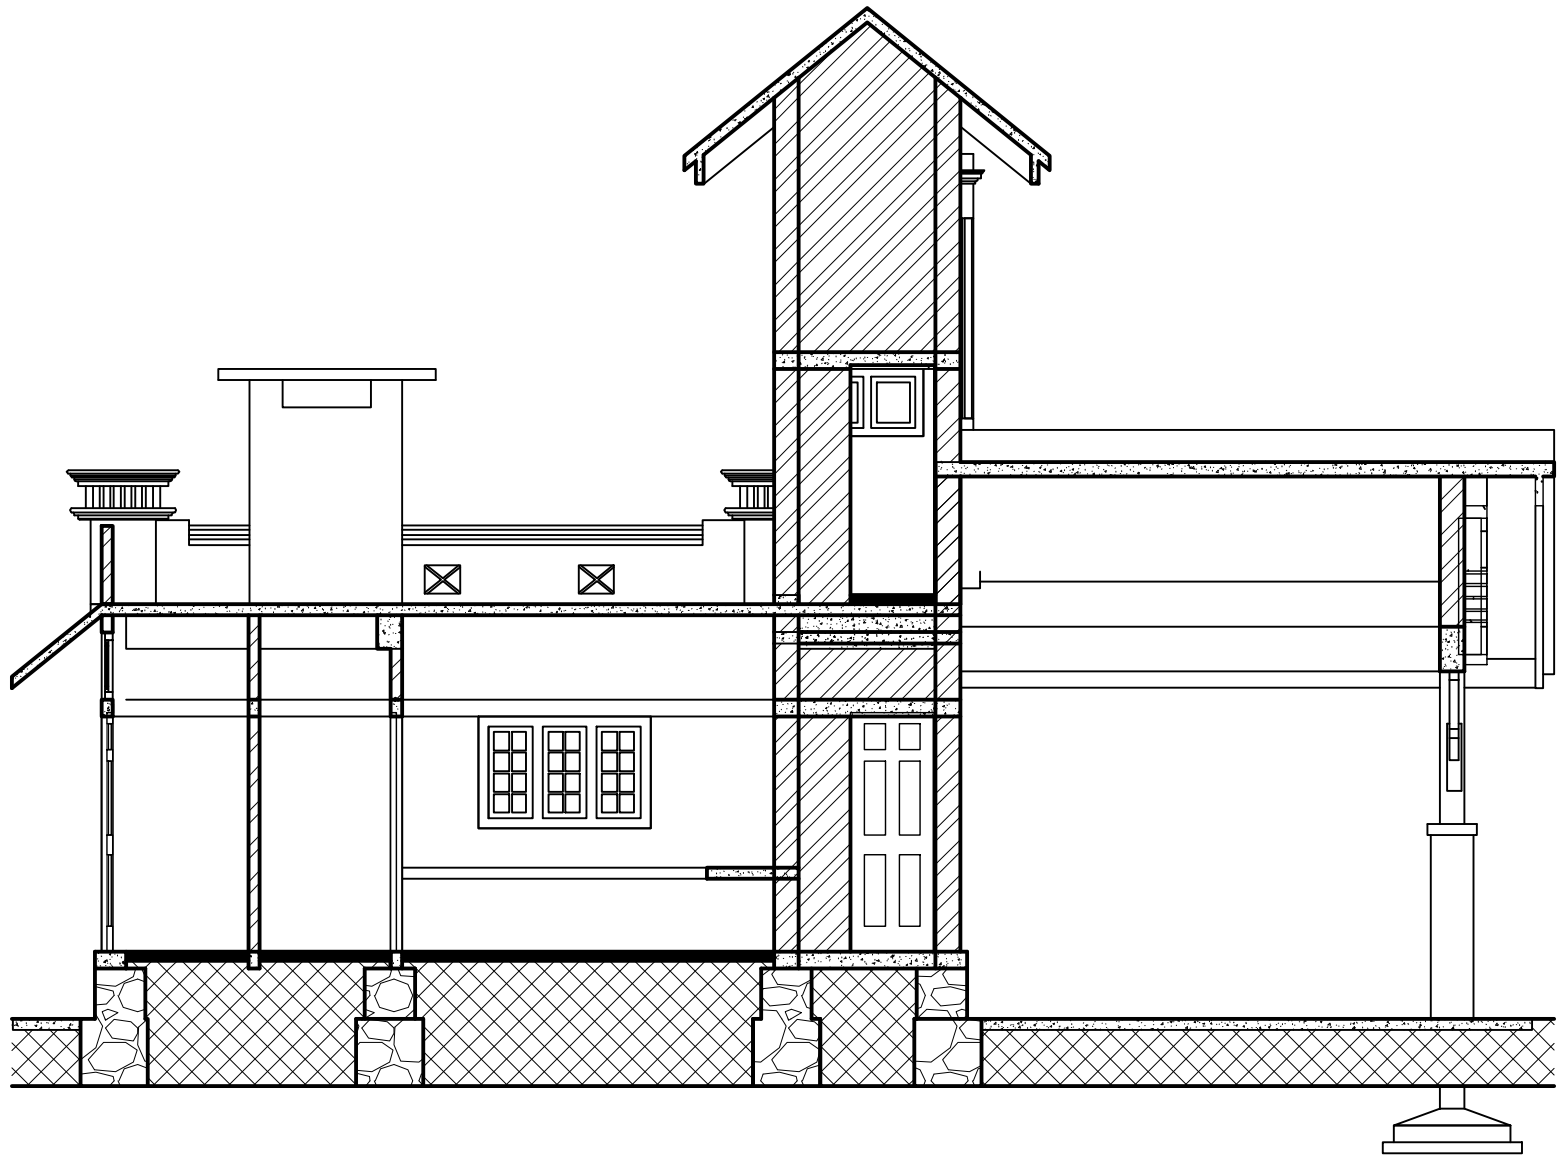

DATE:
13/02/2015

CLIENT:
RAVI,THALIKULAM.

CHECKED BY:
SHINE.C.CHINNAN (Ph.D)
M.Tech (struct), M.B.A

TITLE:
SECTION - SL

SHINE
BUILDERS CONSULTANCY

CALICUT ROAD,KUNNAMKULAM.680503

Ph : 04885 226104, 228074
Mob-9447730104, 9446030104
Email: shinebuilders@hotmail.com
www.shinebuilders.com