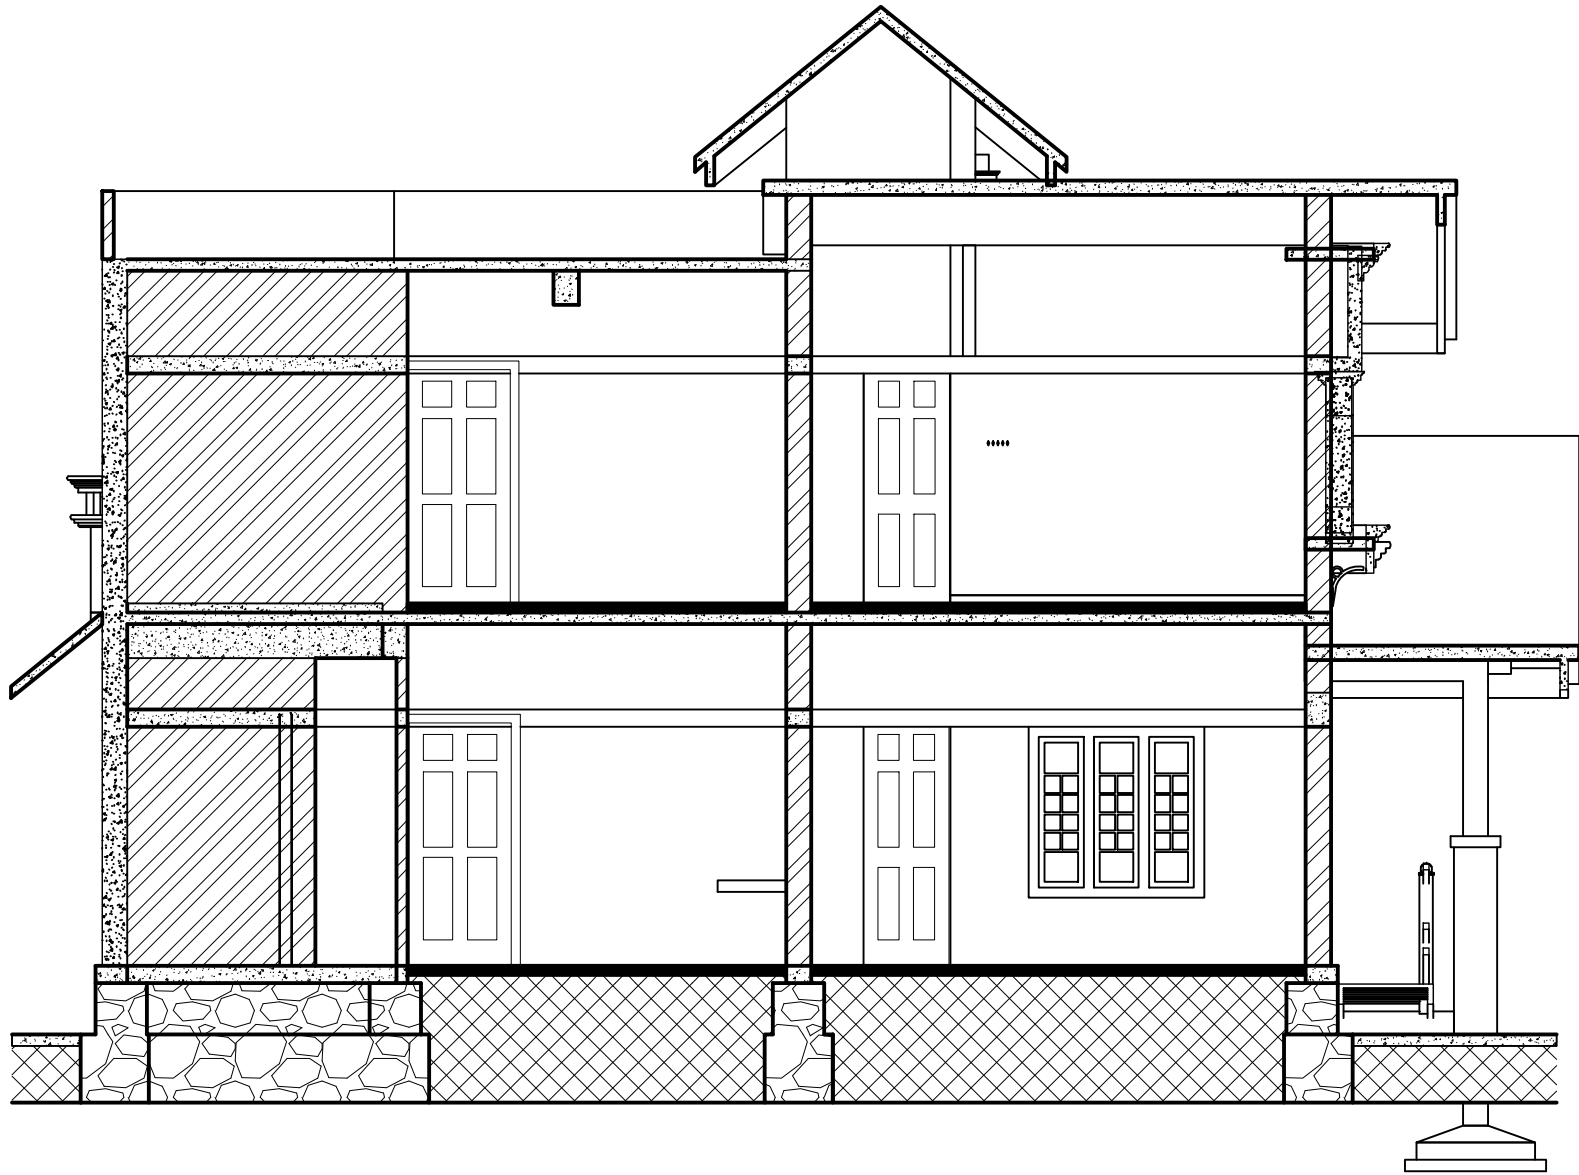

DATE:
13/02/2015

CLIENT:
RAVI, THALIKULAM.

CHECKED BY:
SHINE.C.CHINNAN (Ph.D)
M.Tech (struct), M.B.A

TITLE:
SECTION - SI

SHINE
BUILDERS CONSULTANCY

CALICUT ROAD, KUNNAMKULAM. 680503

Ph : 04885 226104, 228074
Mob-9447730104, 9446030104
Email: shinebuilders@hotmail.com
www.shinebuilders.com