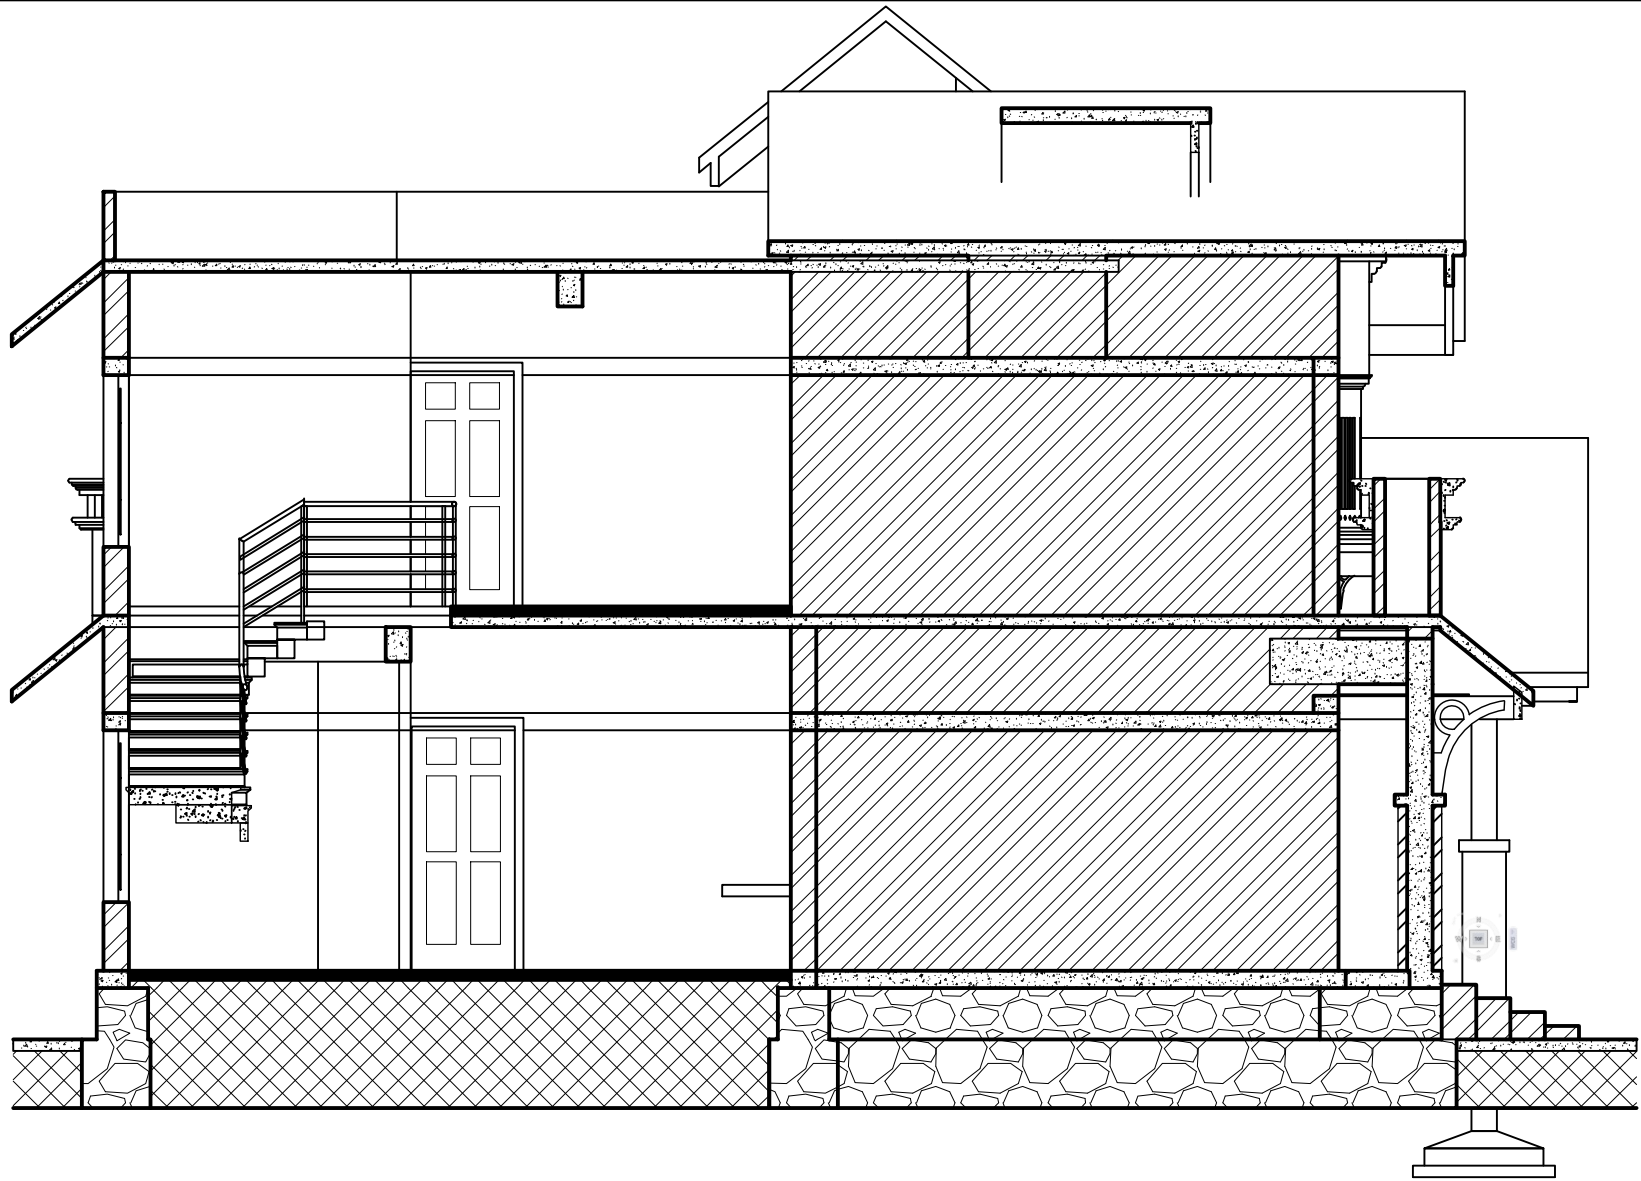

CLIENT:
RAVI,THALIKULAM.

CHECKED BY:
SHINE.C.CHINNAN (Ph.D)
M.Tech (struct), M.B.A

TITLE:
SECTION - SG

SHINE
BUILDERS CONSULTANCY

CALICUT ROAD,KUNNAMKULAM.680503

Ph : 04885 226104, 228074
Mob-9447730104, 9446030104
Email: shinebuilders@hotmail.com
www.shinebuilders.com