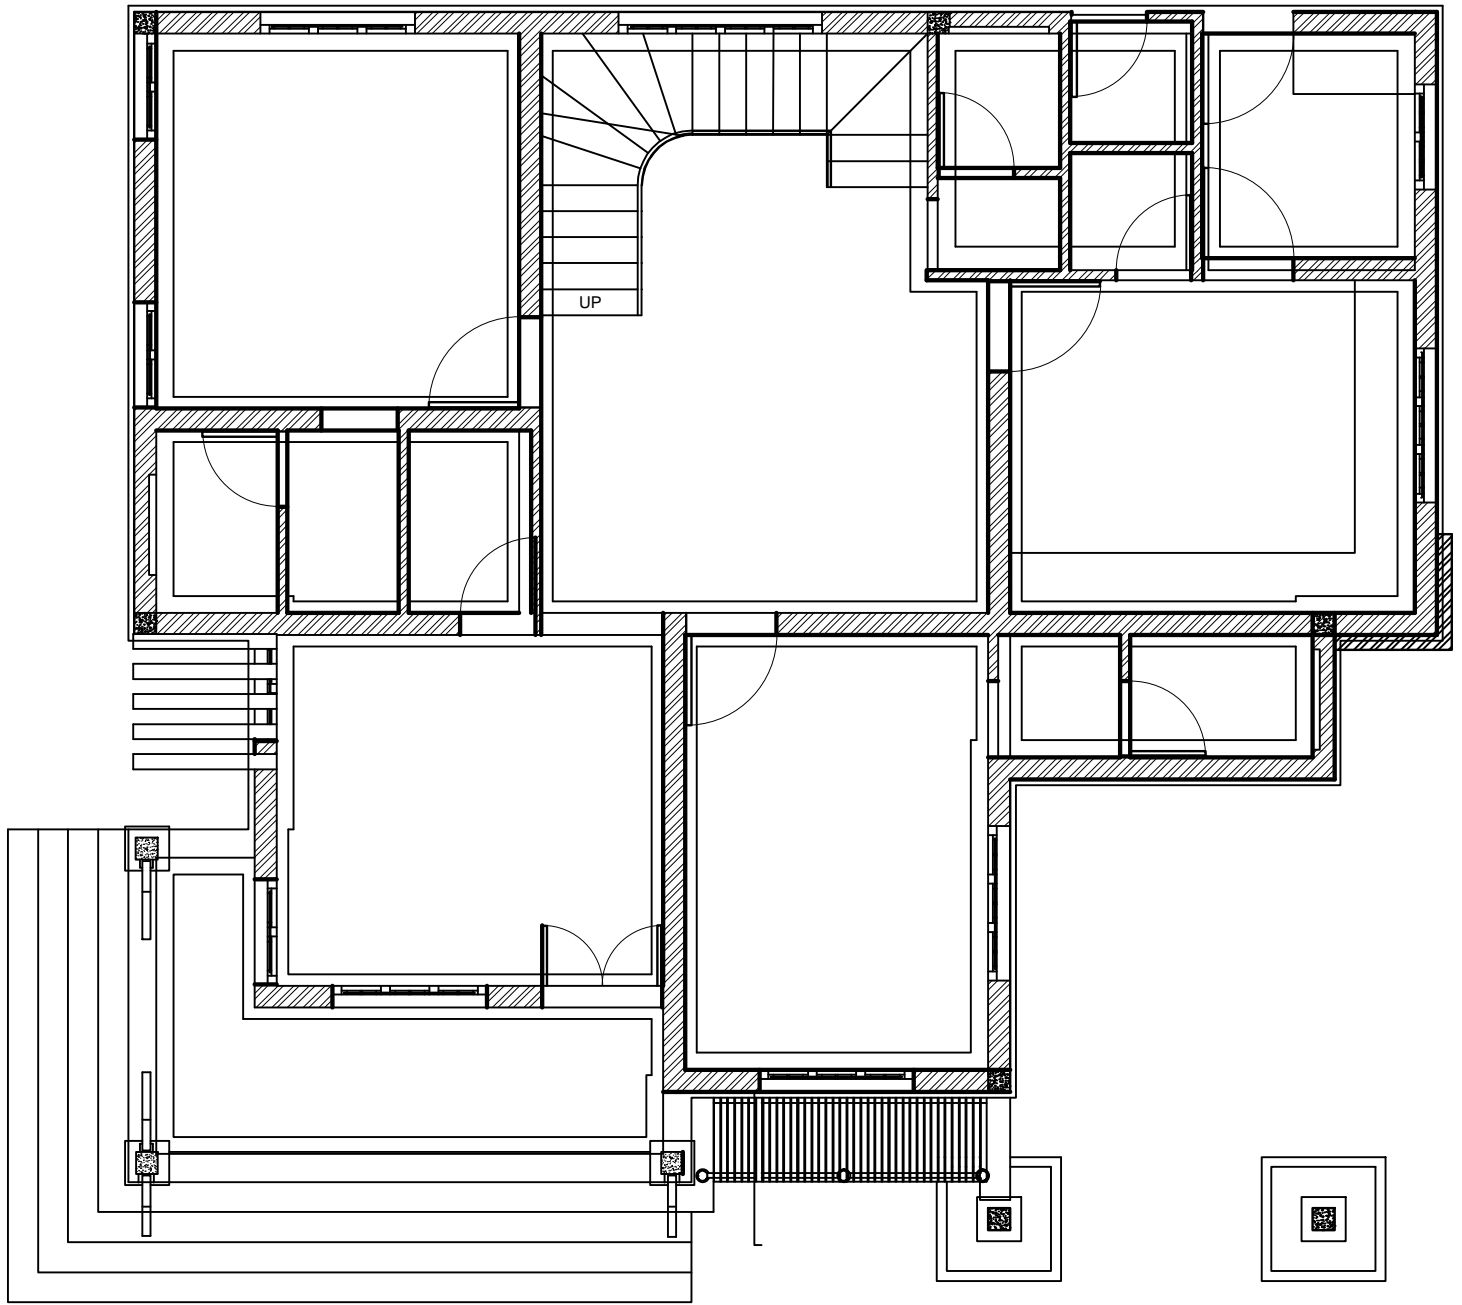

DATE:
13/02/2015

CLIENT:
RAVI,THALIKULAM.

CHECKED BY:
SHINE.C.CHINNAN (Ph.D)
M.Tech (struct), M.B.A

TITLE:
FLOOR PLAN -FF

SHINE
BUILDERS CONSULTANCY

CALICUT ROAD,KUNNAMKULAM.680503

Ph : 04885 226104, 228074
Mob-9447730104, 9446030104
Email: shinebuilders@hotmail.com
www.shinebuilders.com