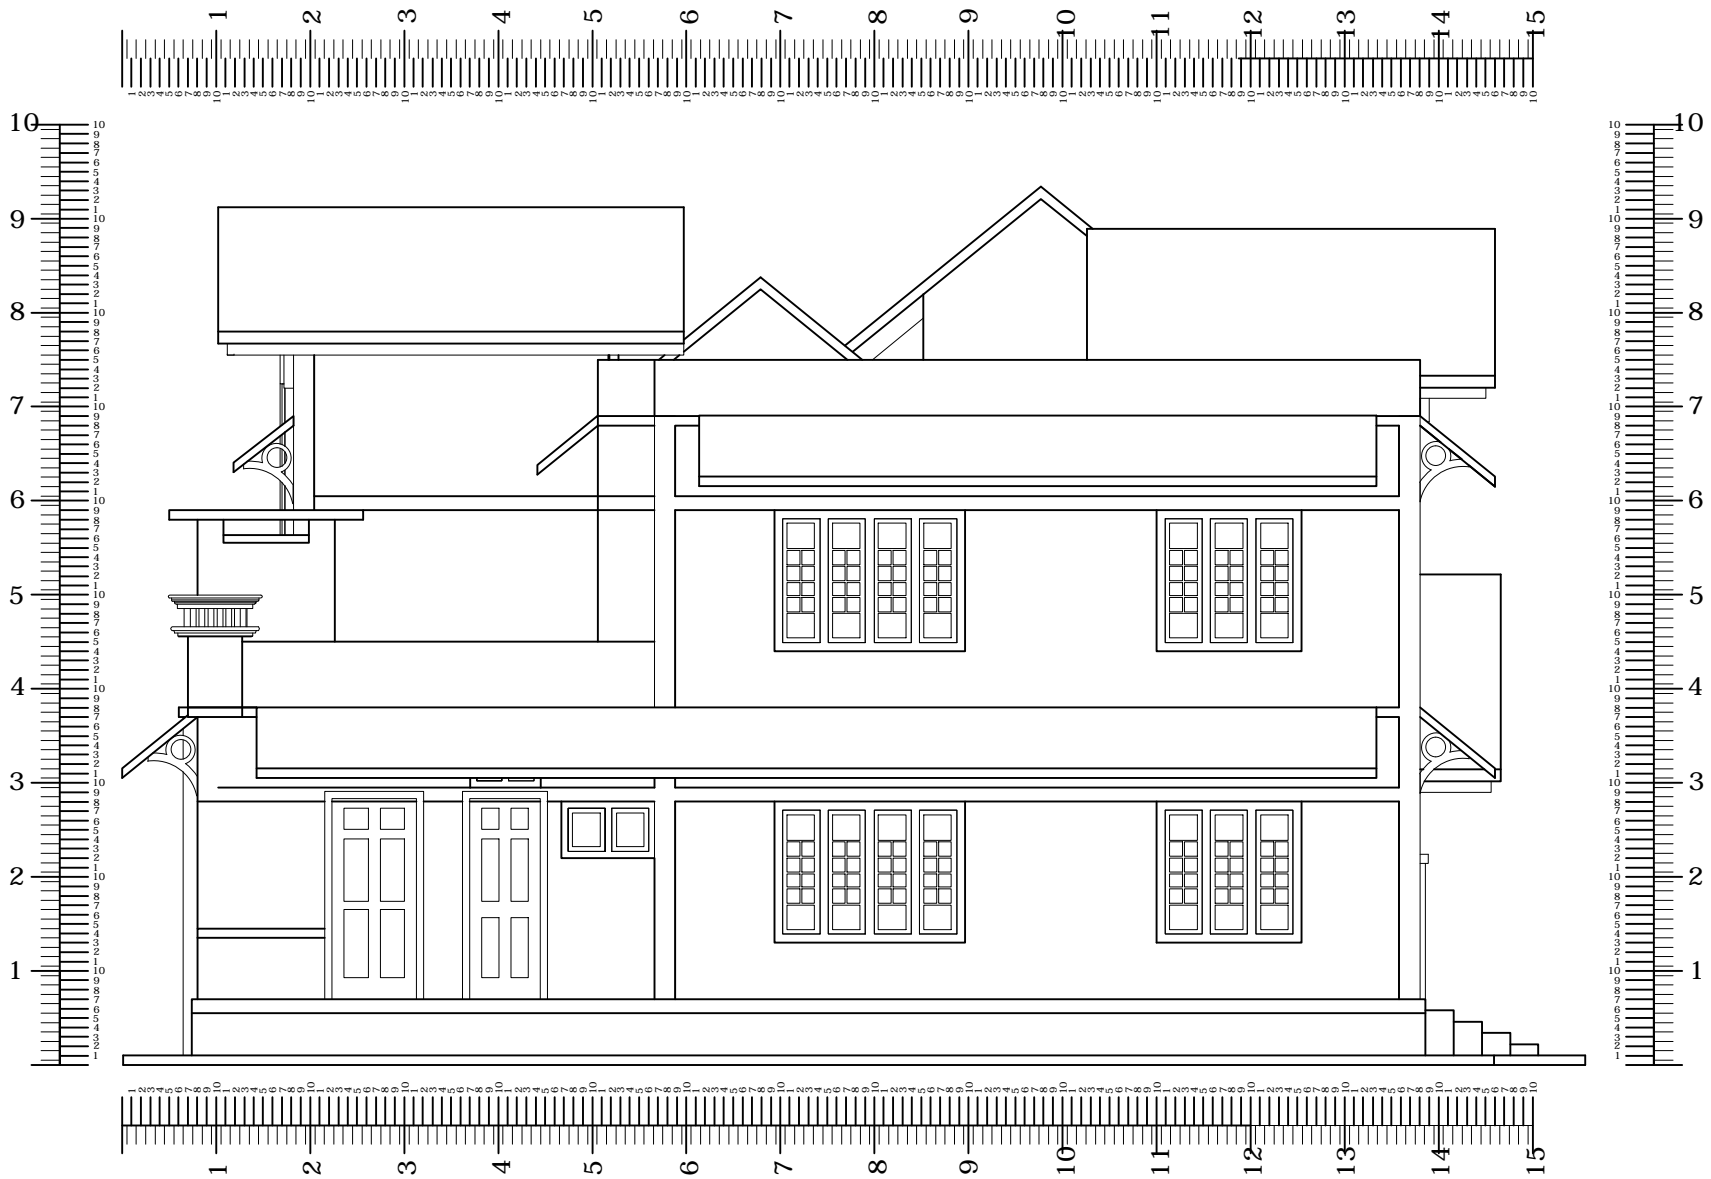

GROUND FLOOR

FIRST FLOOR

DATE:
13/02/2015

CLIENT:
RAVI,THALIKULAM.

CHECKED BY:
SHINE.C.CHINNAN (Ph.D)
M.Tech (struct), M.B.A

TITLE:
BACK VIEW

SHINE
BUILDERS CONSULTANCY

CALICUT ROAD,KUNNAMKULAM.680503