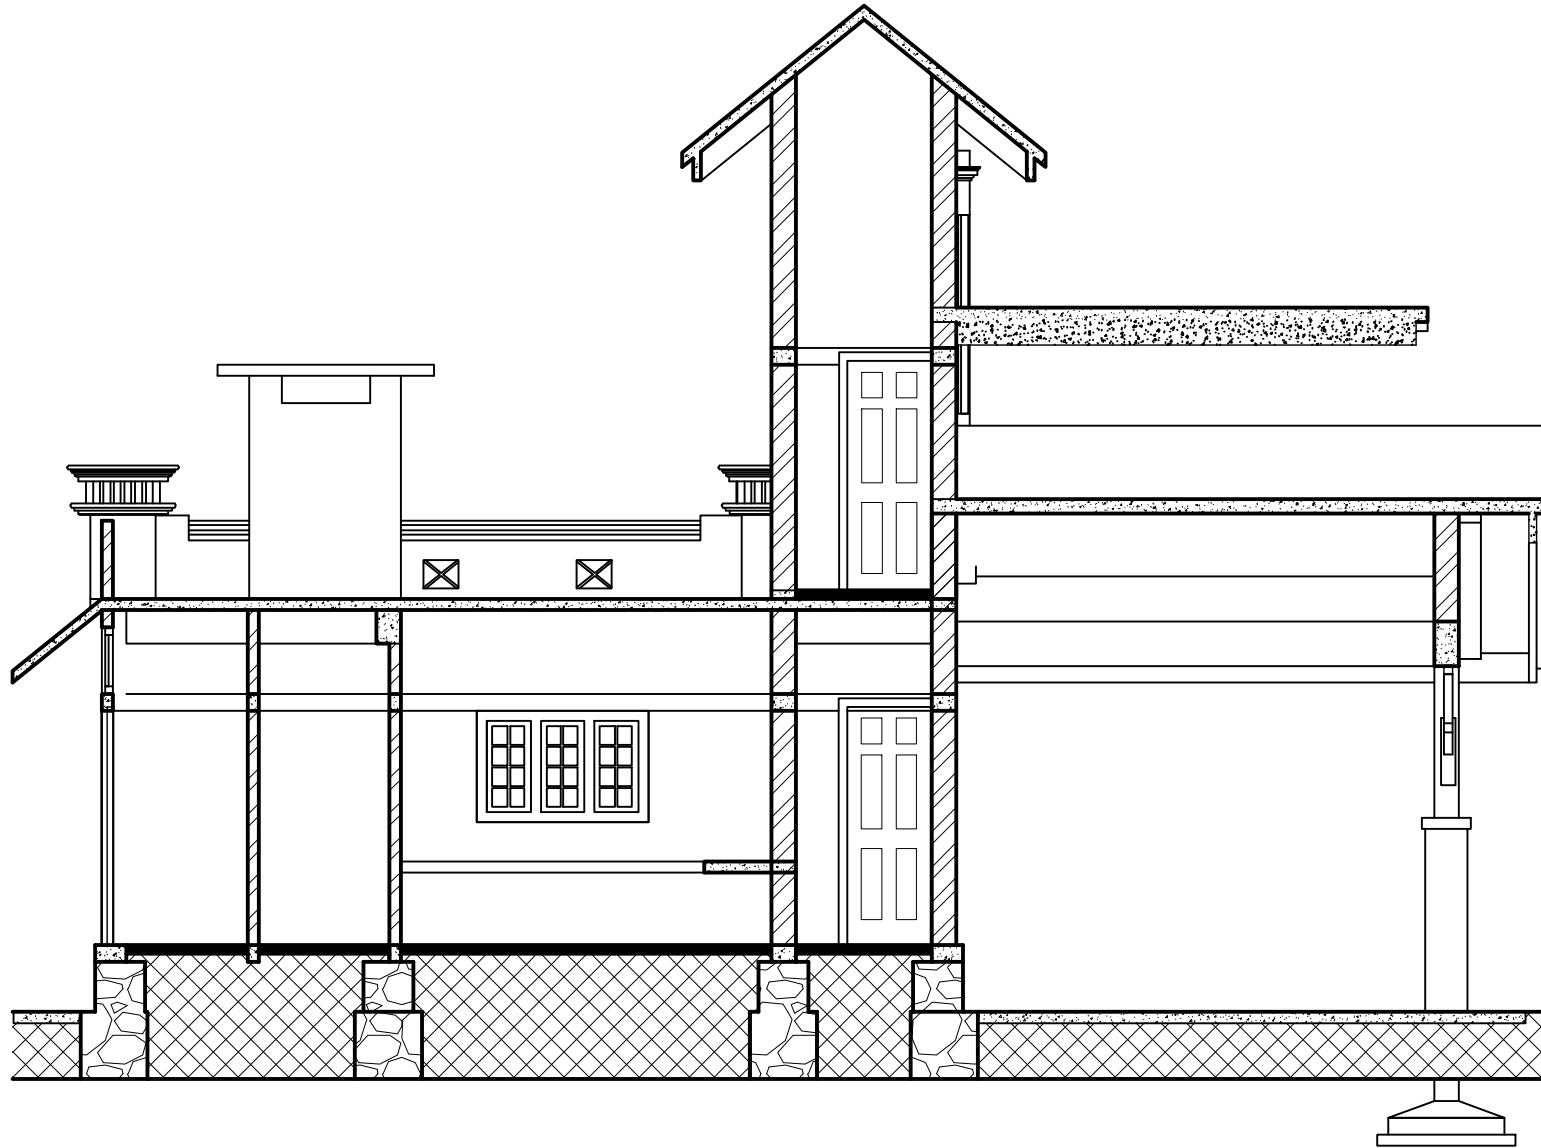

DATE:
13/02/2015

CLIENT:
RAVI,THALIKULAM.

CHECKED BY:
SHINE.C.CHINNAN (Ph.D)
M.Tech (struct), M.B.A

TITLE:
SECTION - SJ

SHINE
BUILDERS CONSULTANCY

CALICUT ROAD,KUNNAMKULAM.680503

Ph : 04885 226104, 228074
Mob-9447730104, 9446030104
Email: shinebuilders@hotmail.com
www.shinebuilders.com