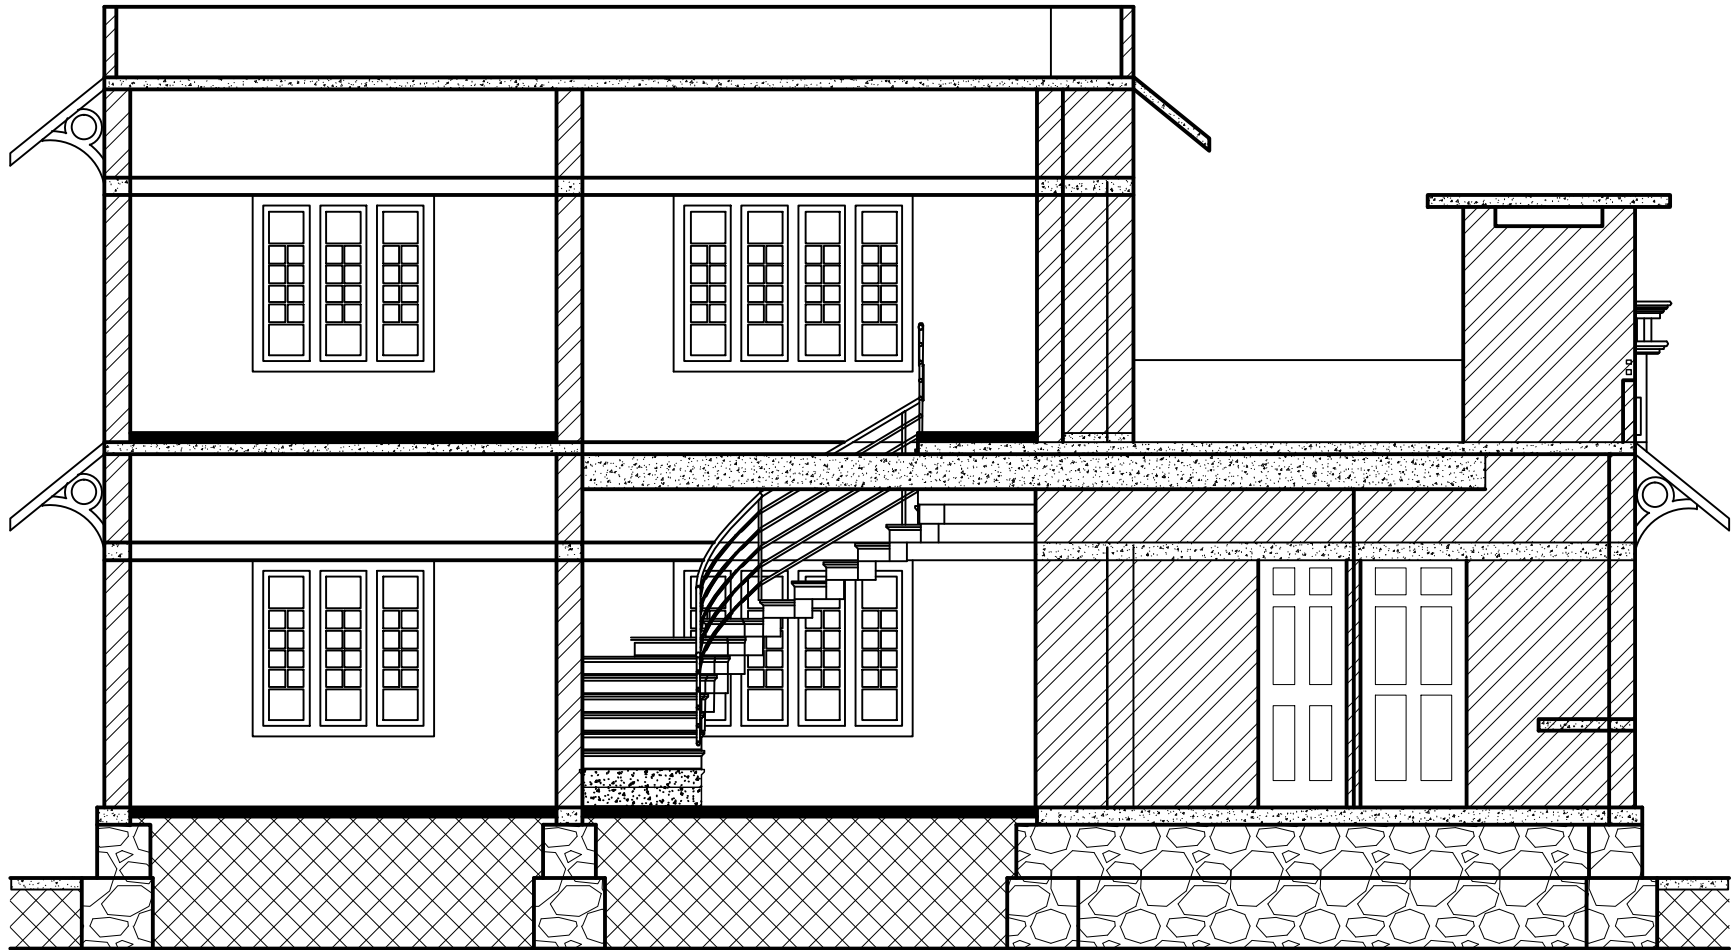

DATE:

13/02/2015

CLIENT:

RAVI, THALIKULAM.

CHECKED BY:

SHINE.C.CHINNAN (Ph.D)
M.Tech (struct), M.B.A

TITLE:

SECTION - S6

SHINE
BUILDERS CONSULTANCY

CALICUT ROAD, KUNNAMKULAM. 680503

Ph : 04885 226104, 228074

Mob-9447730104, 9446030104

Email: shinebuilders@hotmail.com

www.shinebuilders.com