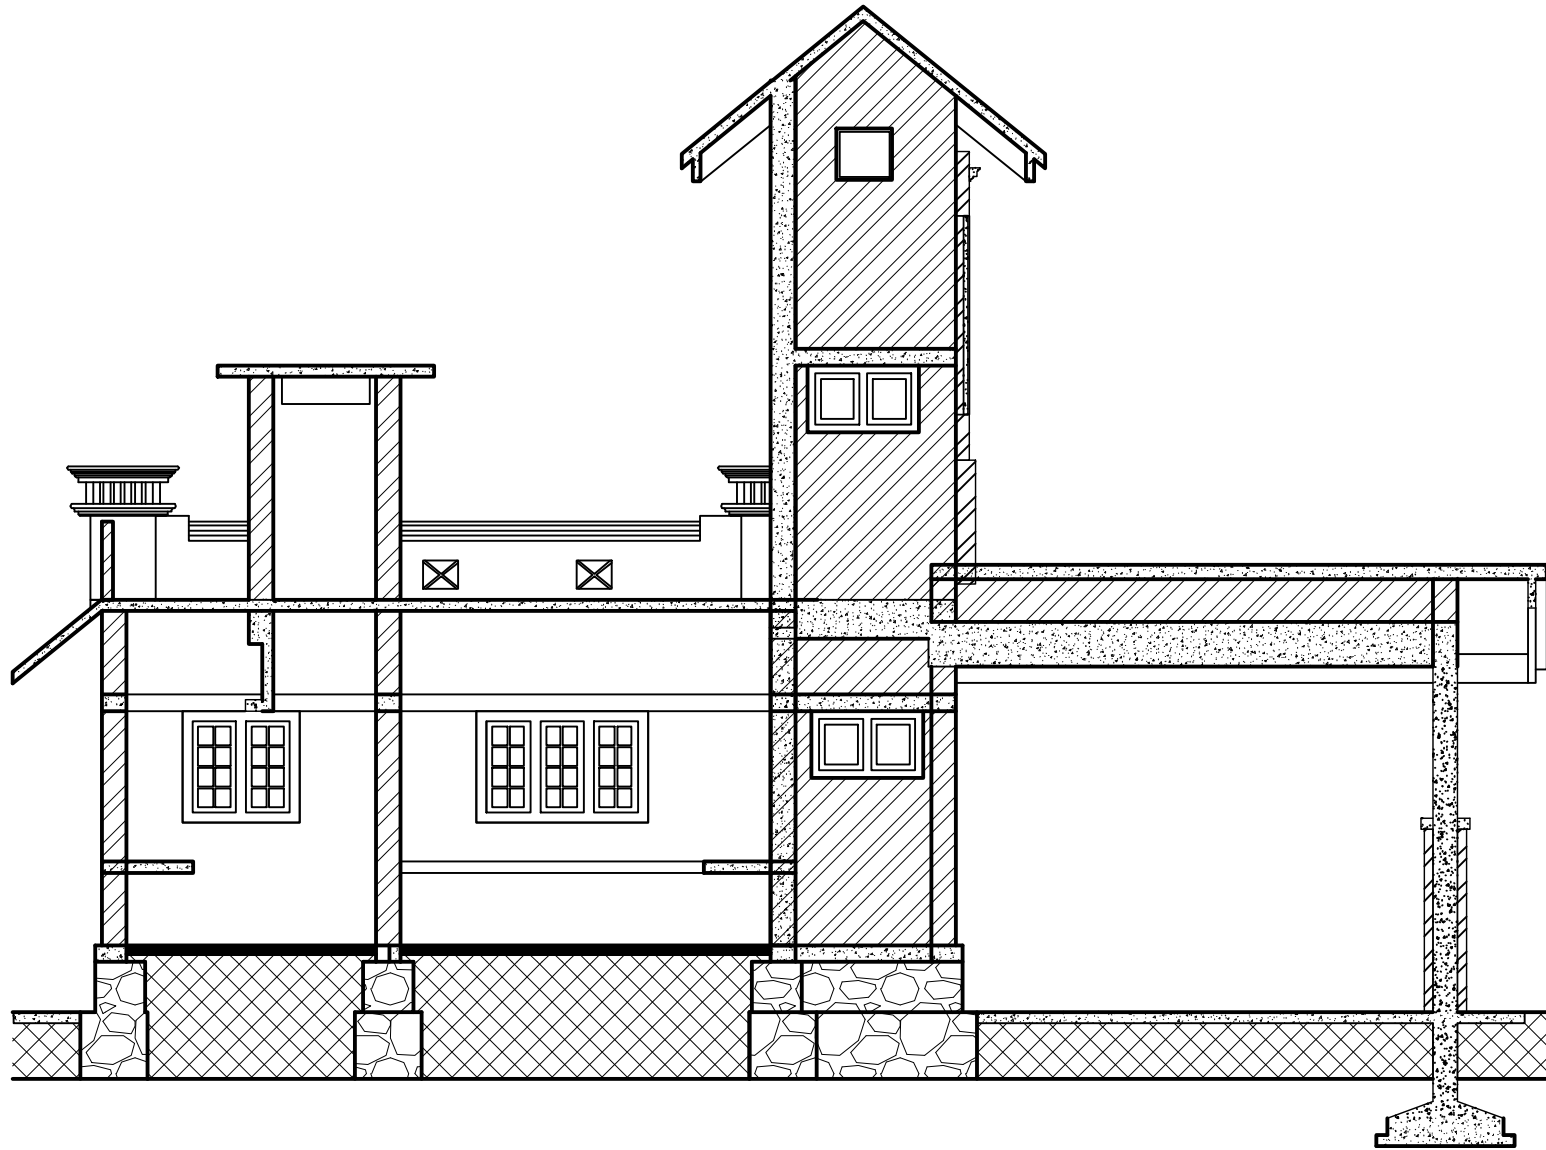

DATE:
13/02/2015

CLIENT:
RAVI,THALIKULAM.

CHECKED BY:
SHINE.C.CHINNAN (Ph.D)
M.Tech (struct), M.B.A

TITLE:
SECTION - SN

SHINE
BUILDERS CONSULTANCY

CALICUT ROAD,KUNNAMKULAM.680503

Ph : 04885 226104, 228074

Mob-9447730104, 9446030104

Email: shinebuilders@hotmail.com

www.shinebuilders.com