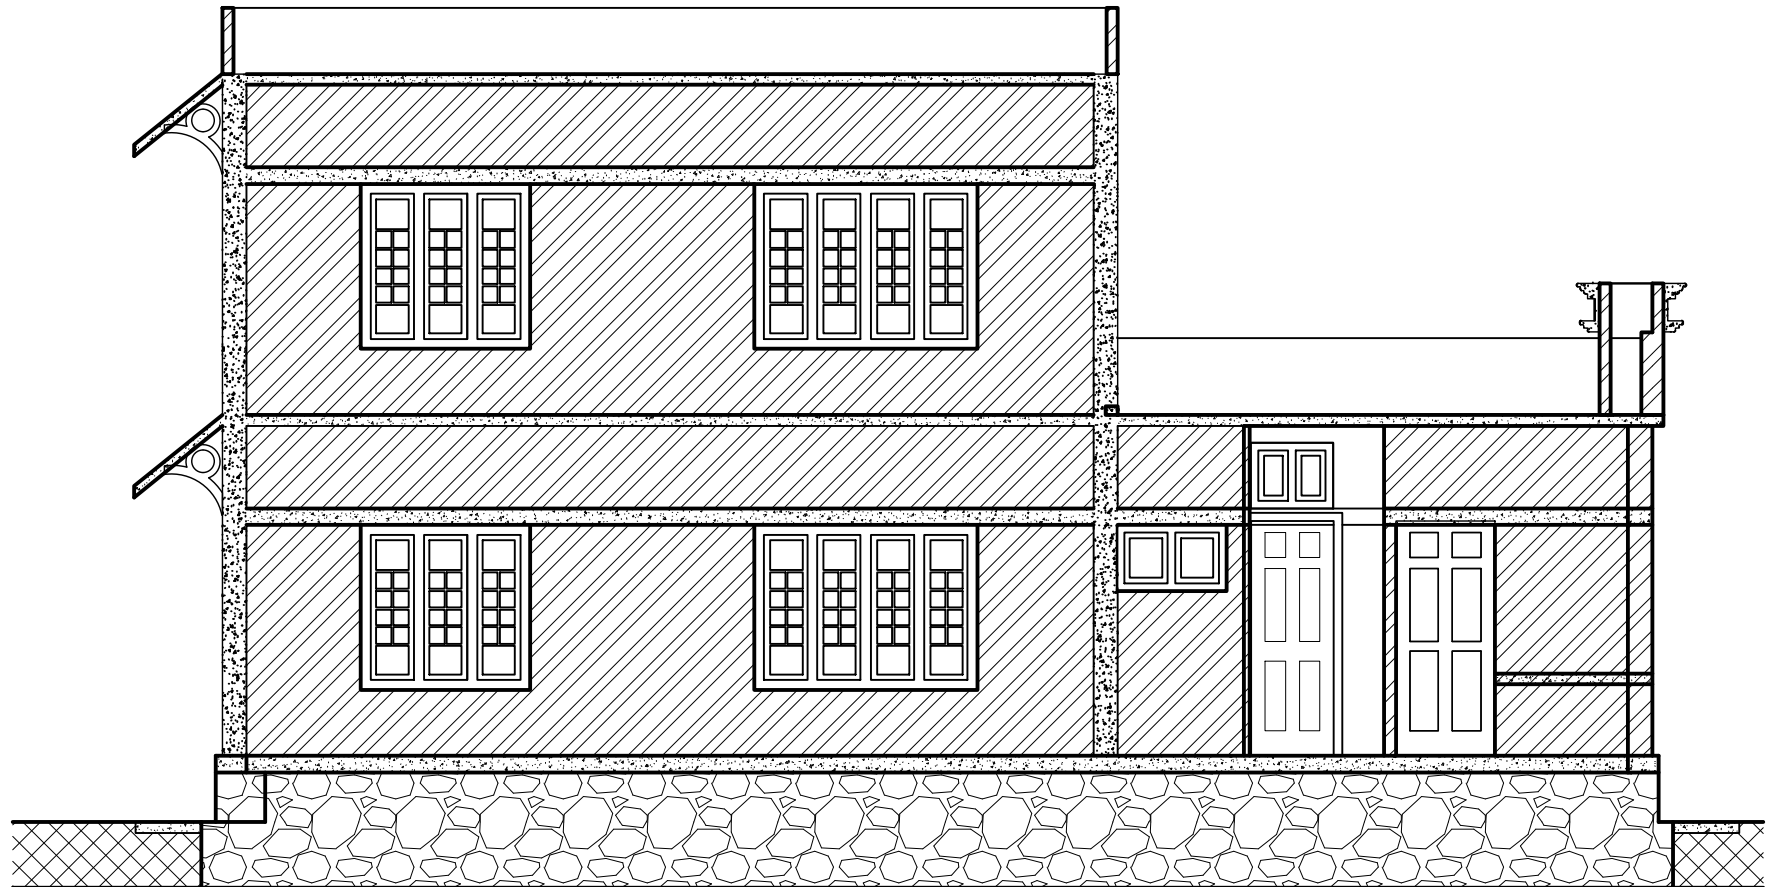

DATE:
13/02/2015

CLIENT:
RAVI, THALIKULAM.

CHECKED BY:
SHINE.C.CHINNAN (Ph.D)
M.Tech (struct), M.B.A

TITLE:
SECTION - S1

SHINE
BUILDERS CONSULTANCY

CALICUT ROAD, KUNNAMKULAM. 680503

Ph : 04885 226104, 228074

Mob-9447730104, 9446030104

Email: shinebuilders@hotmail.com

www.shinebuilders.com