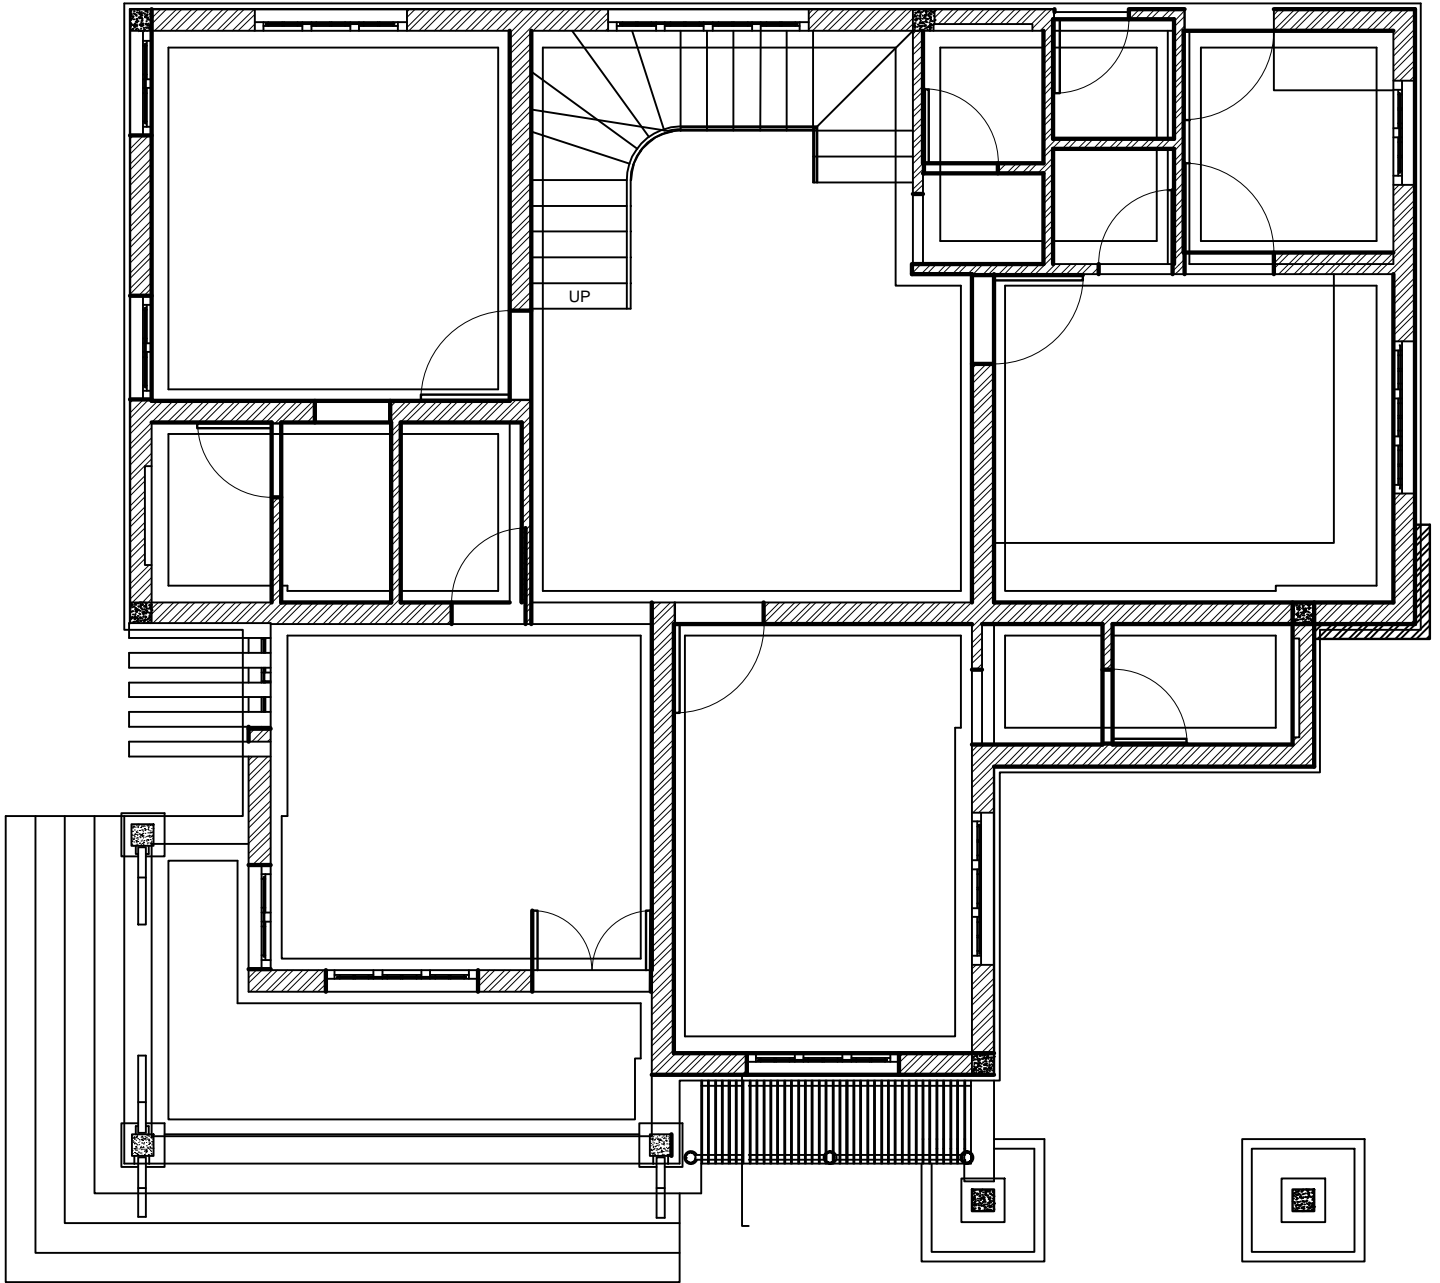

CLIENT:
RAVI,THALIKULAM.

CHECKED BY:
SHINE.C.CHINNAN (Ph.D)
M.Tech (struct), M.B.A

TITLE:
FLOOR PLAN -FF

SHINE
BUILDERS CONSULTANCY

CALICUT ROAD,KUNNAMKULAM.680503

Ph : 04885 226104, 228074
Mob-9447730104, 9446030104
Email: shinebuilders@hotmail.com
www.shinebuilders.com