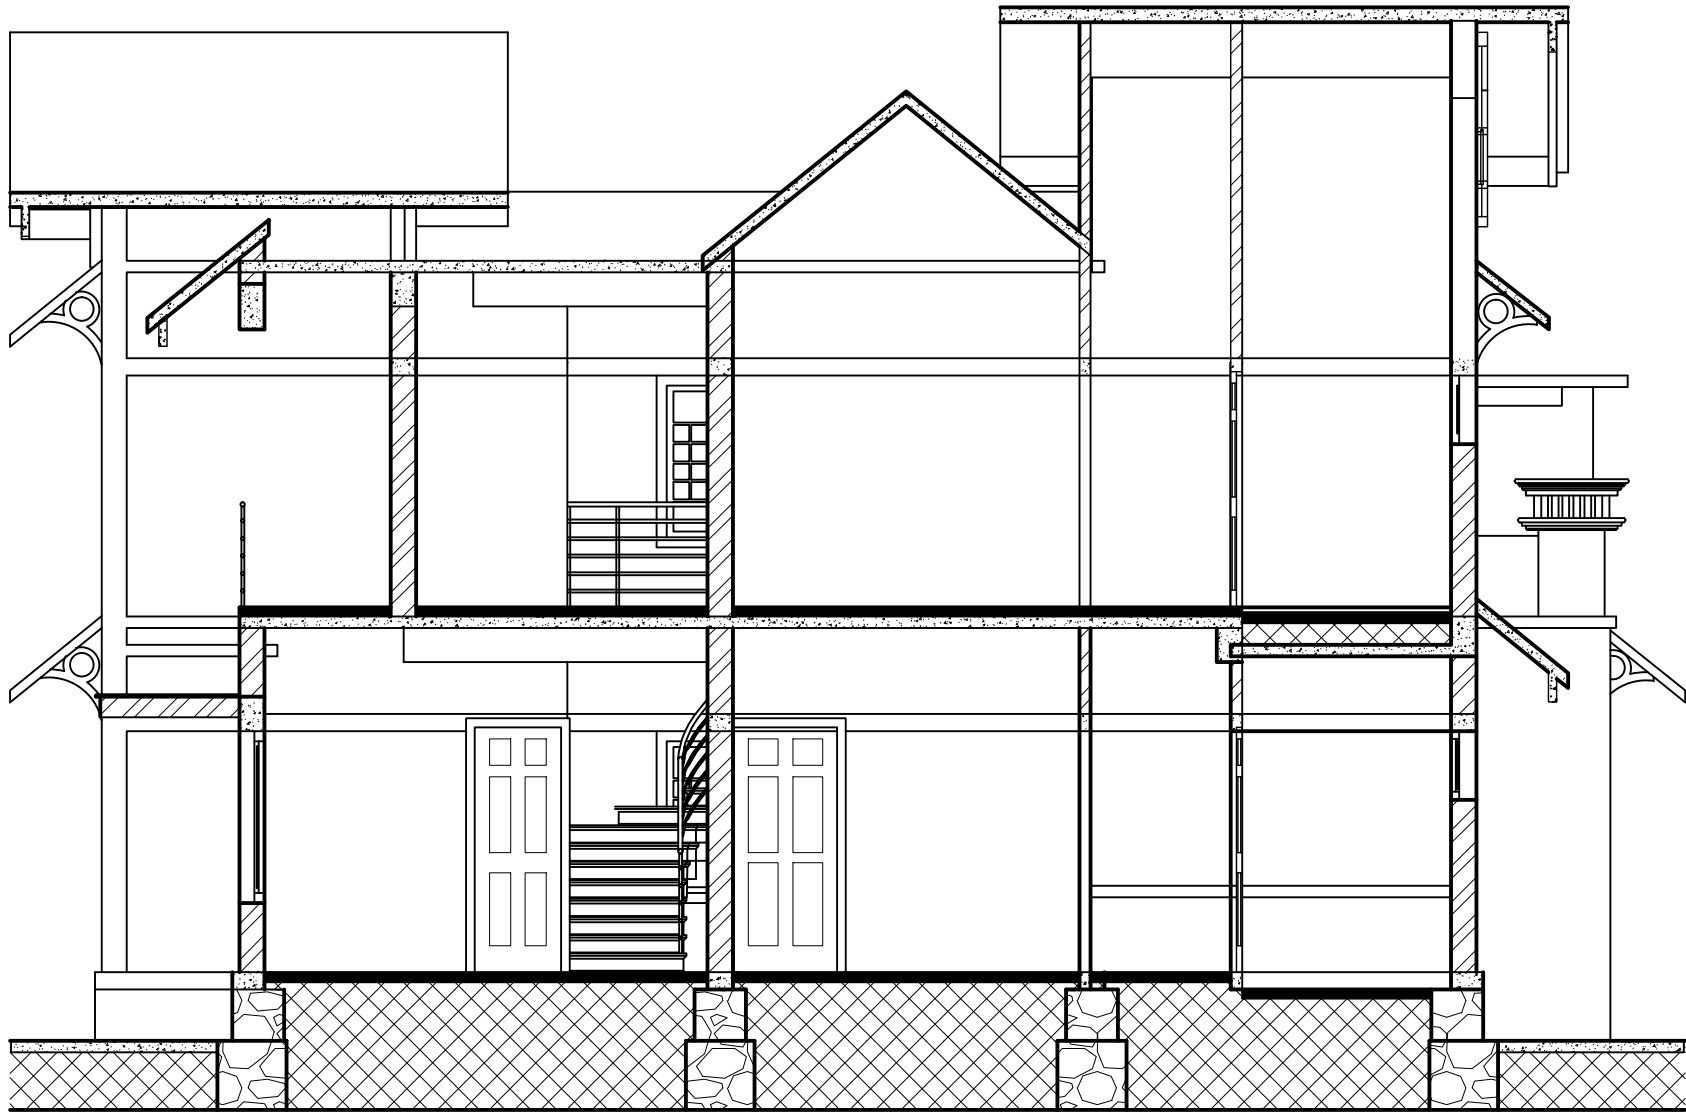

DATE:
13/02/2015

CLIENT:
RAVI,THALIKULAM.

CHECKED BY:
SHINE.C.CHINNAN (Ph.D)
M.Tech (struct), M.B.A

TITLE:
SECTION - S10

SHINE
BUILDERS CONSULTANCY

CALICUT ROAD,KUNNAMKULAM.680503

Ph : 04885 226104, 228074
Mob-9447730104, 9446030104
Email: shinebuilders@hotmail.com
www.shinebuilders.com