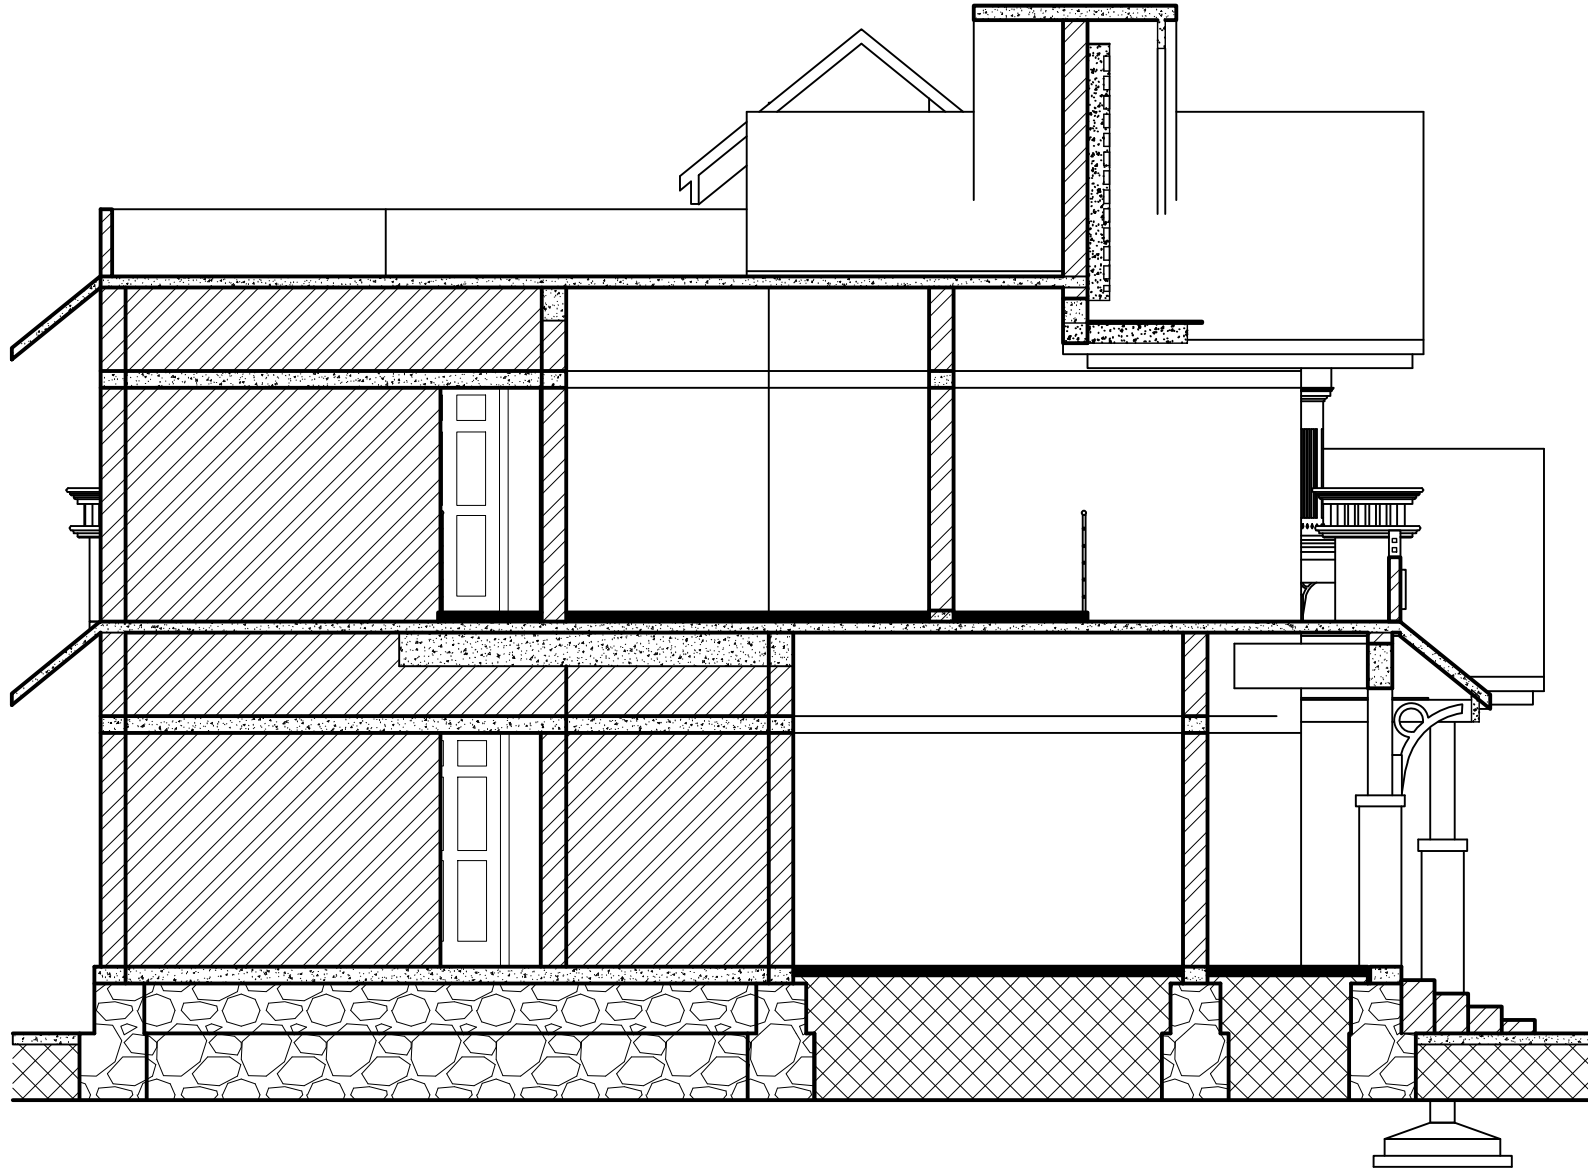

TITLE:
SECTION - SF

SHINE
BUILDERS CONSULTANCY

CALICUT ROAD, KUNNAMKULAM. 680503

Ph : 04885 226104, 228074

Mob-9447730104, 9446030104

Email: shinebuilders@hotmail.com

www.shinebuilders.com

DATE:
13/02/2015