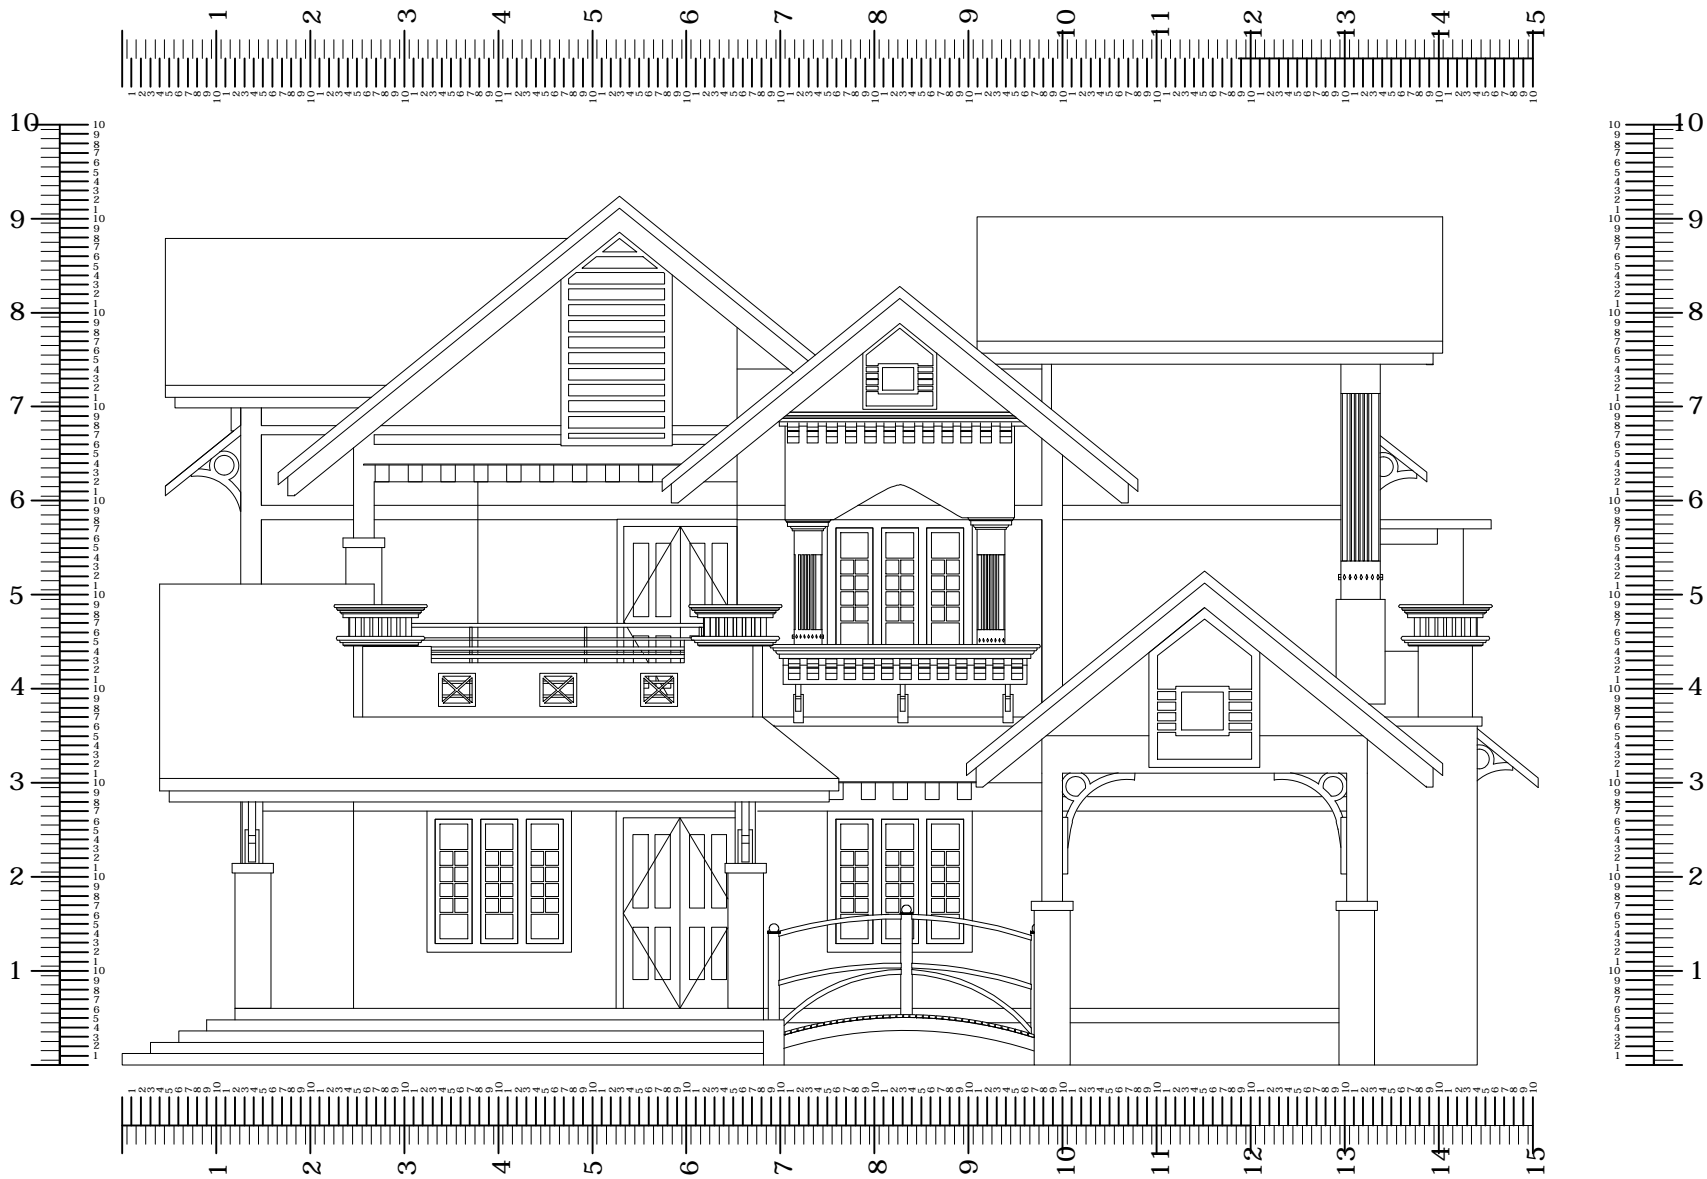

DATE:

13/02/2015

CLIENT:

RAVI,THALIKULAM.

CHECKED BY:

SHINE.C.CHINNAN (Ph.D)
M.Tech (struct), M.B.A

TITLE:

ELEVATION-FRONT

SHINE
BUILDERS CONSULTANCY

CALICUT ROAD,KUNNAMKULAM.680503

Ph : 04885 226104, 228074
Mob-9447730104, 9446030104
Email: shinebuilders@hotmail.com
www.shinebuilders.com