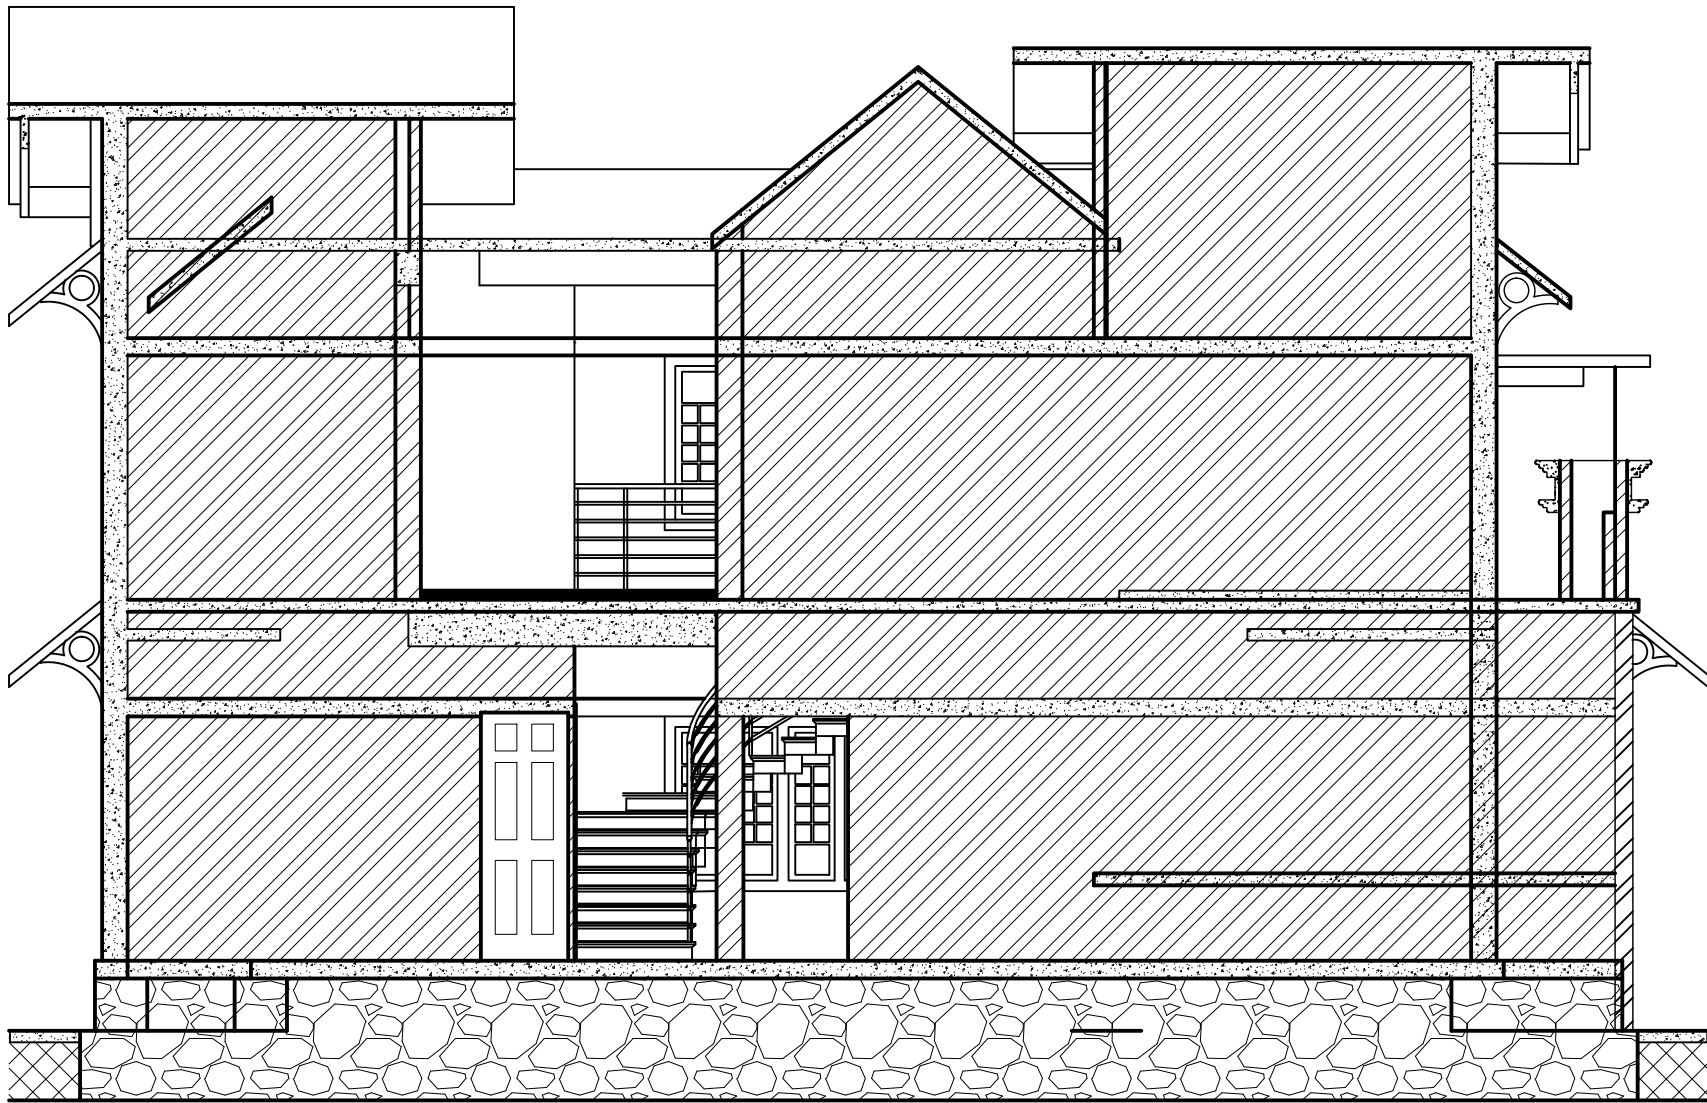

DATE:
13/02/2015

CLIENT:
RAVI, THALIKULAM.

CHECKED BY:
SHINE.C.CHINNAN (Ph.D)
M.Tech (struct), M.B.A

TITLE:
SECTION - S9

SHINE
BUILDERS CONSULTANCY

CALICUT ROAD, KUNNAMKULAM. 680503

Ph : 04885 226104, 228074

Mob-9447730104, 9446030104

Email: shinebuilders@hotmail.com

www.shinebuilders.com