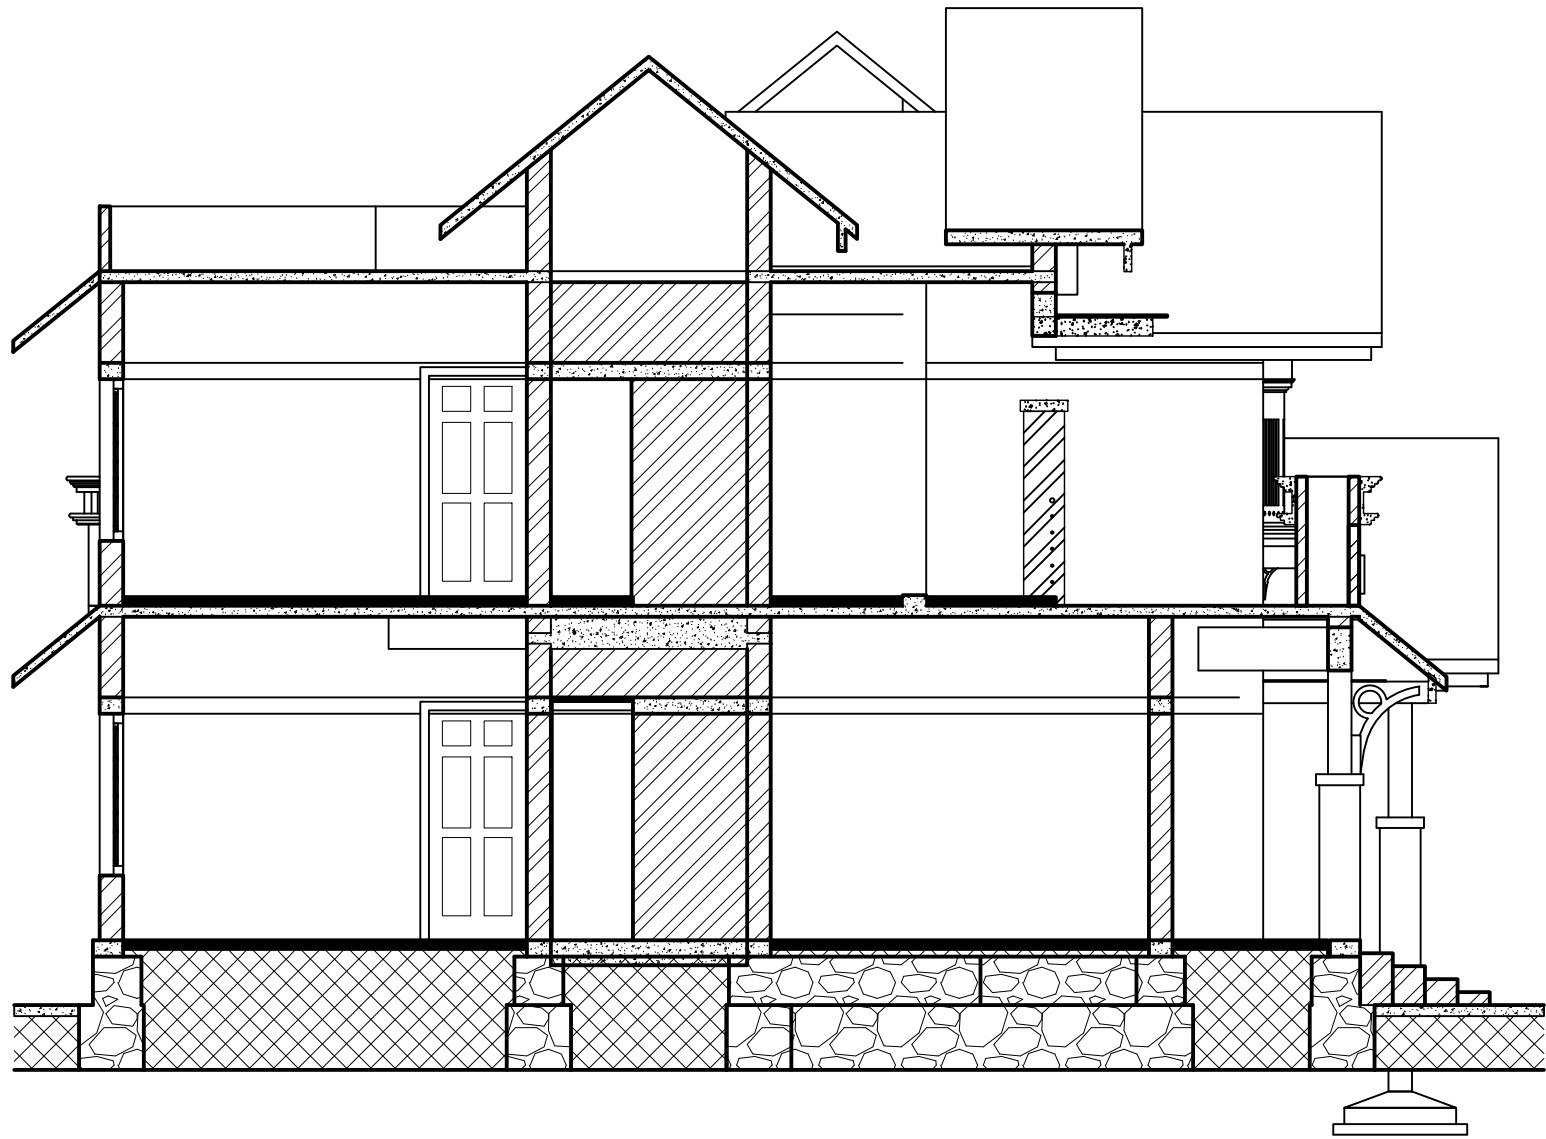

DATE:
13/02/2015

CLIENT:
RAVI,THALIKULAM.

CHECKED BY:
SHINE.C.CHINNAN (Ph.D)
M.Tech (struct), M.B.A

TITLE:
SECTION - SC

SHINE
BUILDERS CONSULTANCY

CALICUT ROAD,KUNNAMKULAM.680503

Ph : 04885 226104, 228074
Mob-9447730104, 9446030104
Email: shinebuilders@hotmail.com
www.shinebuilders.com