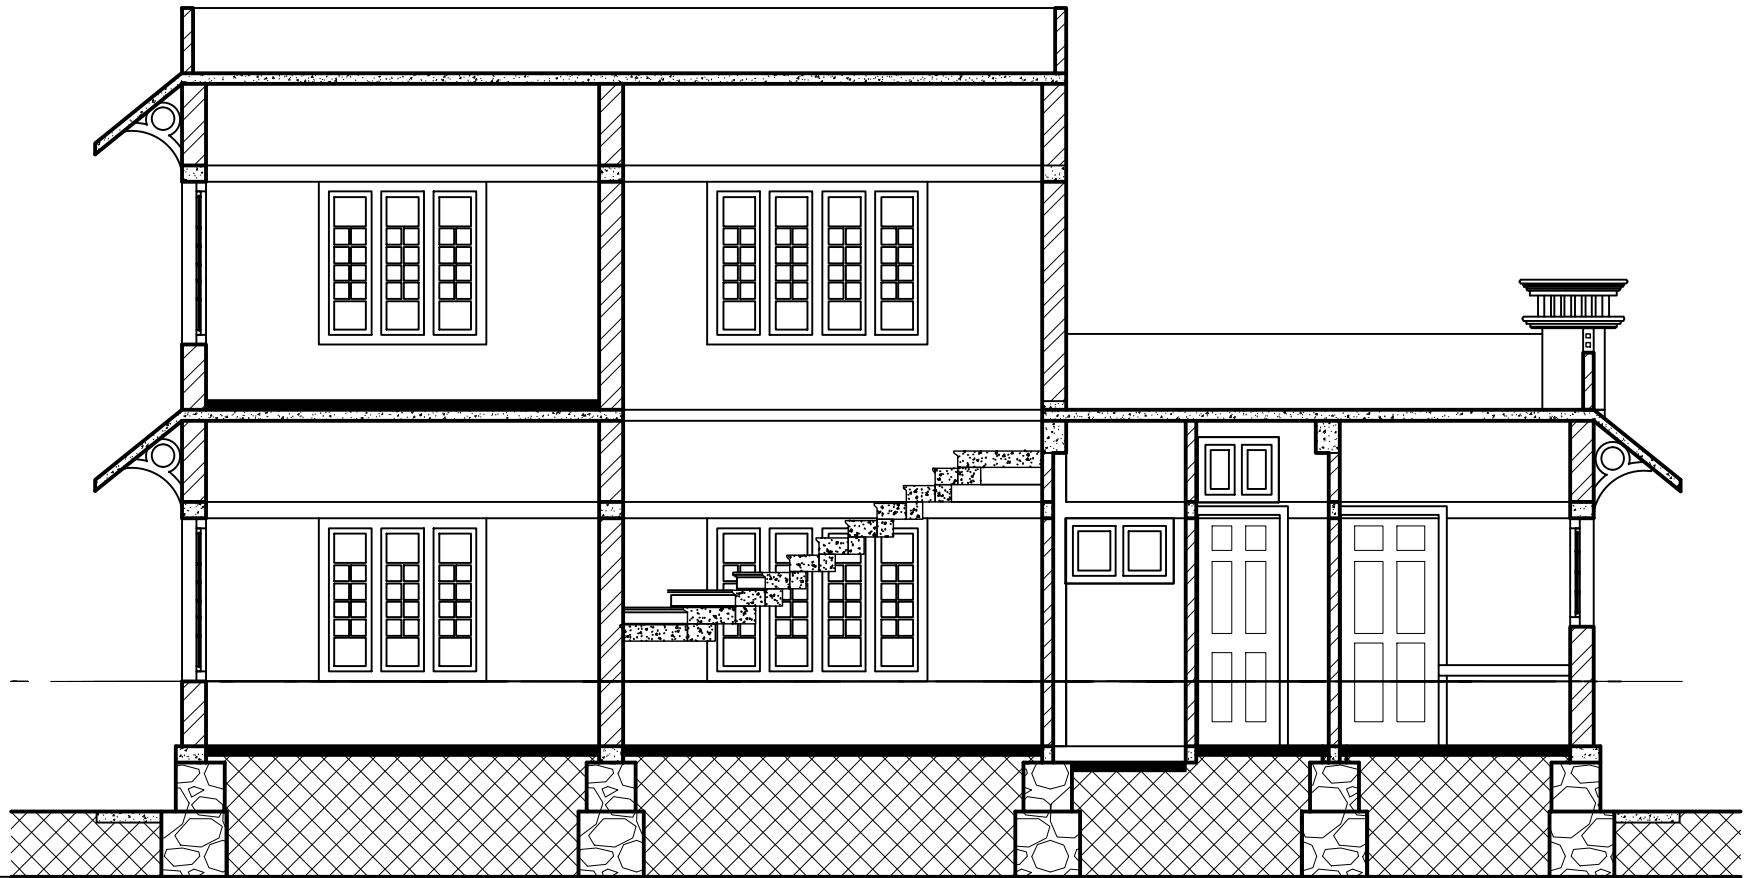

DATE:

13/02/2015

CLIENT:

RAVI,THALIKULAM.

CHECKED BY:

SHINE.C.CHINNAN (Ph.D)

M.Tech (struct), M.B.A

TITLE:

SECTION -S2

SHINE
BUILDERS CONSULTANCY

CALICUT ROAD,KUNNAMKULAM.680503

Ph : 04885 226104, 228074

Mob-9447730104, 9446030104

Email: shinebuilders@hotmail.com

www.shinebuilders.com