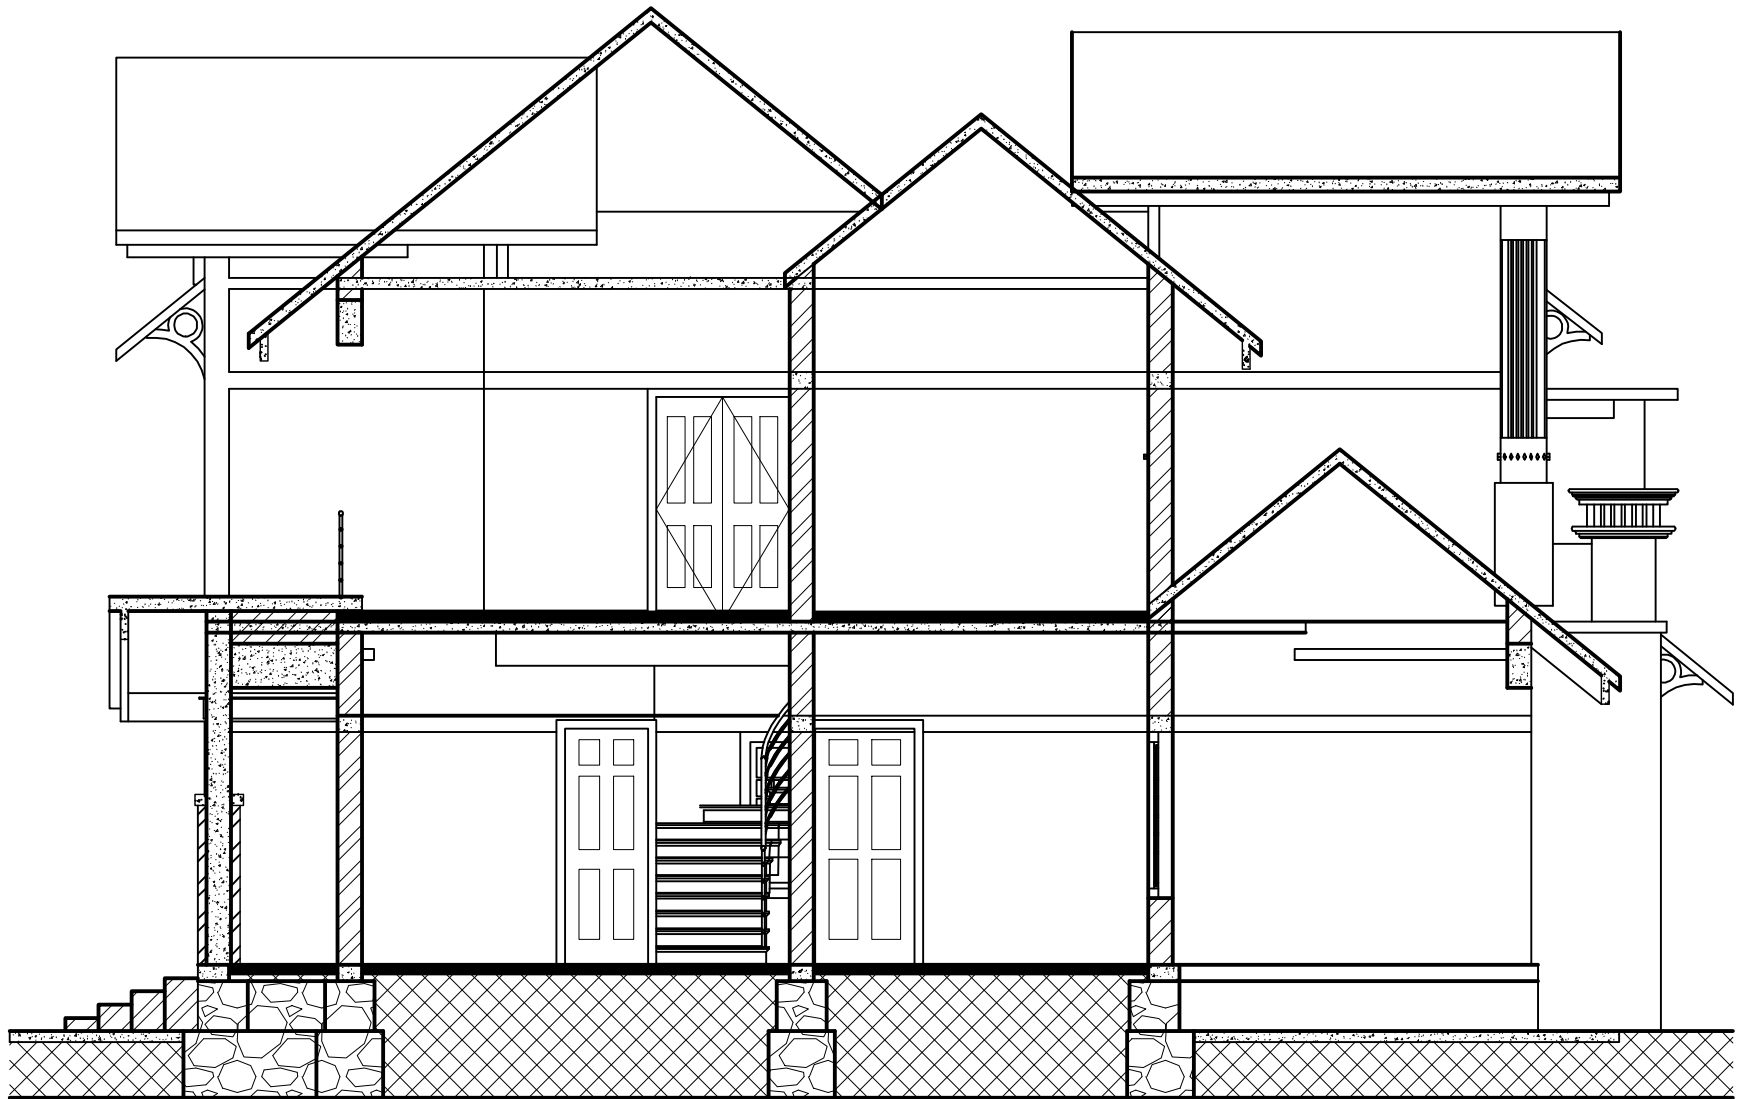

DATE:
13/02/2015

CLIENT:
RAVI,THALIKULAM.

CHECKED BY:
SHINE.C.CHINNAN (Ph.D)
M.Tech (struet), M.B.A

TITLE:
SECTION - S12

SHINE
BUILDERS CONSULTANCY

CALICUT ROAD,KUNNAMKULAM.680503

Ph : 04885 226104, 228074
Mob-9447730104, 9446030104
Email: shinebuilders@hotmail.com
www.shinebuilders.com