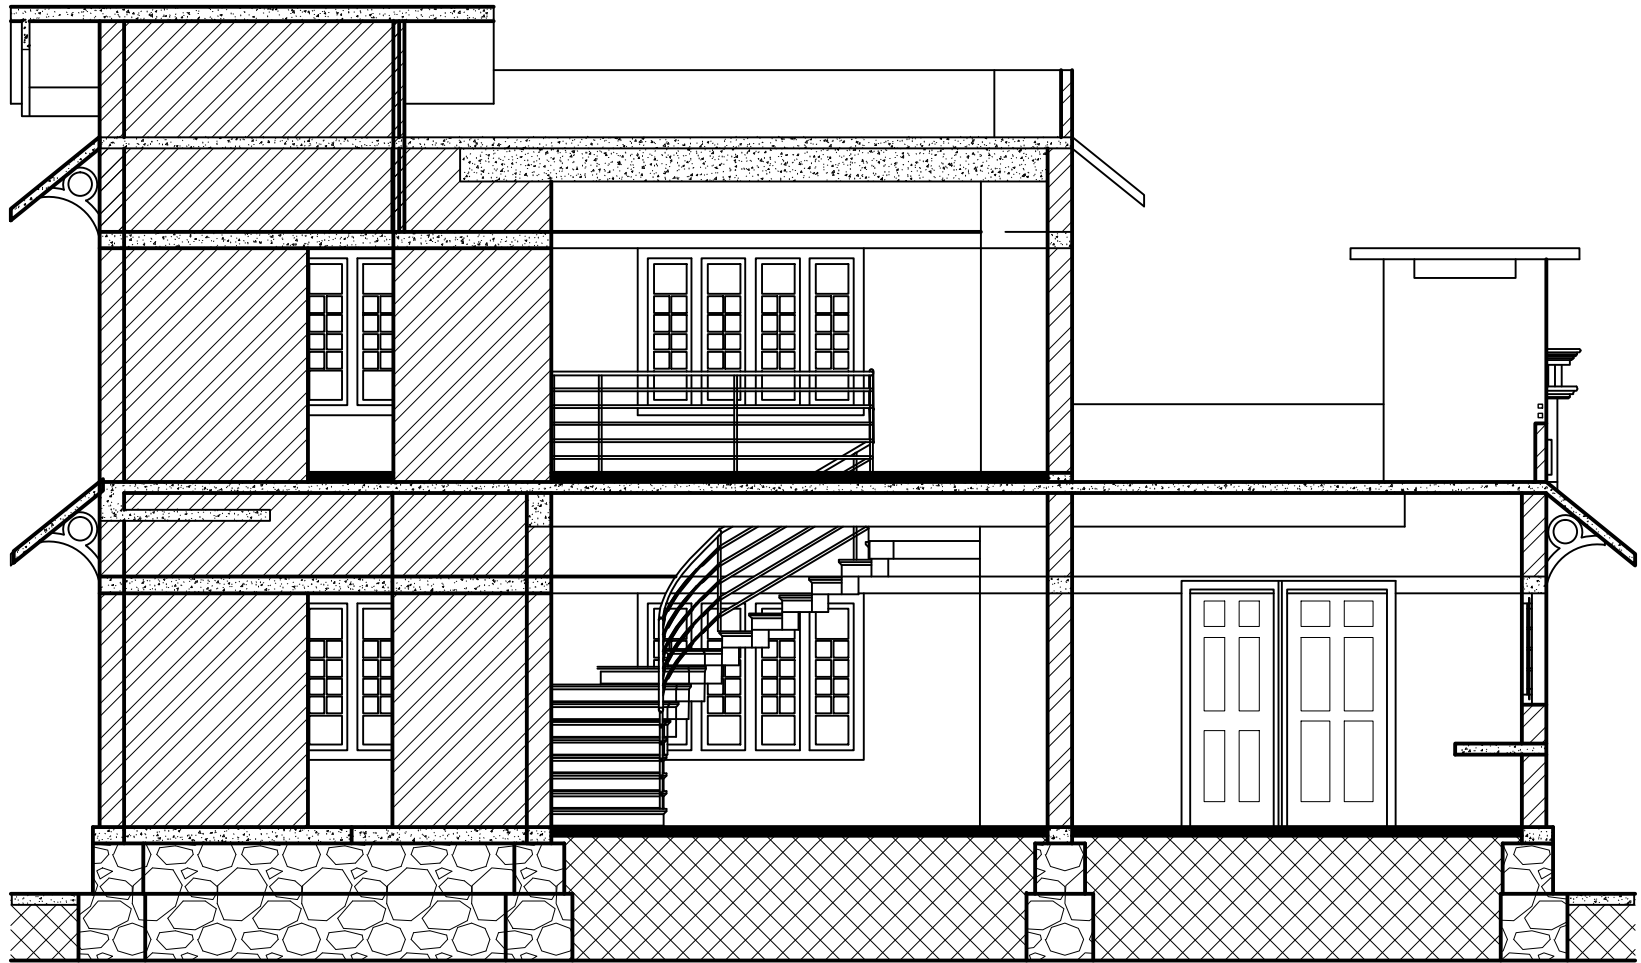

DATE:
13/02/2015

CLIENT:
RAVI,THALIKULAM.

CHECKED BY:
SHINE.C.CHINNAN (Ph.D)
M.Tech (struct), M.B.A

TITLE:
SECTION - S7

SHINE
BUILDERS CONSULTANCY

CALICUT ROAD,KUNNAMKULAM.680503

Ph : 04885 226104, 228074
Mob-9447730104, 9446030104
Email: shinebuilders@hotmail.com
www.shinebuilders.com