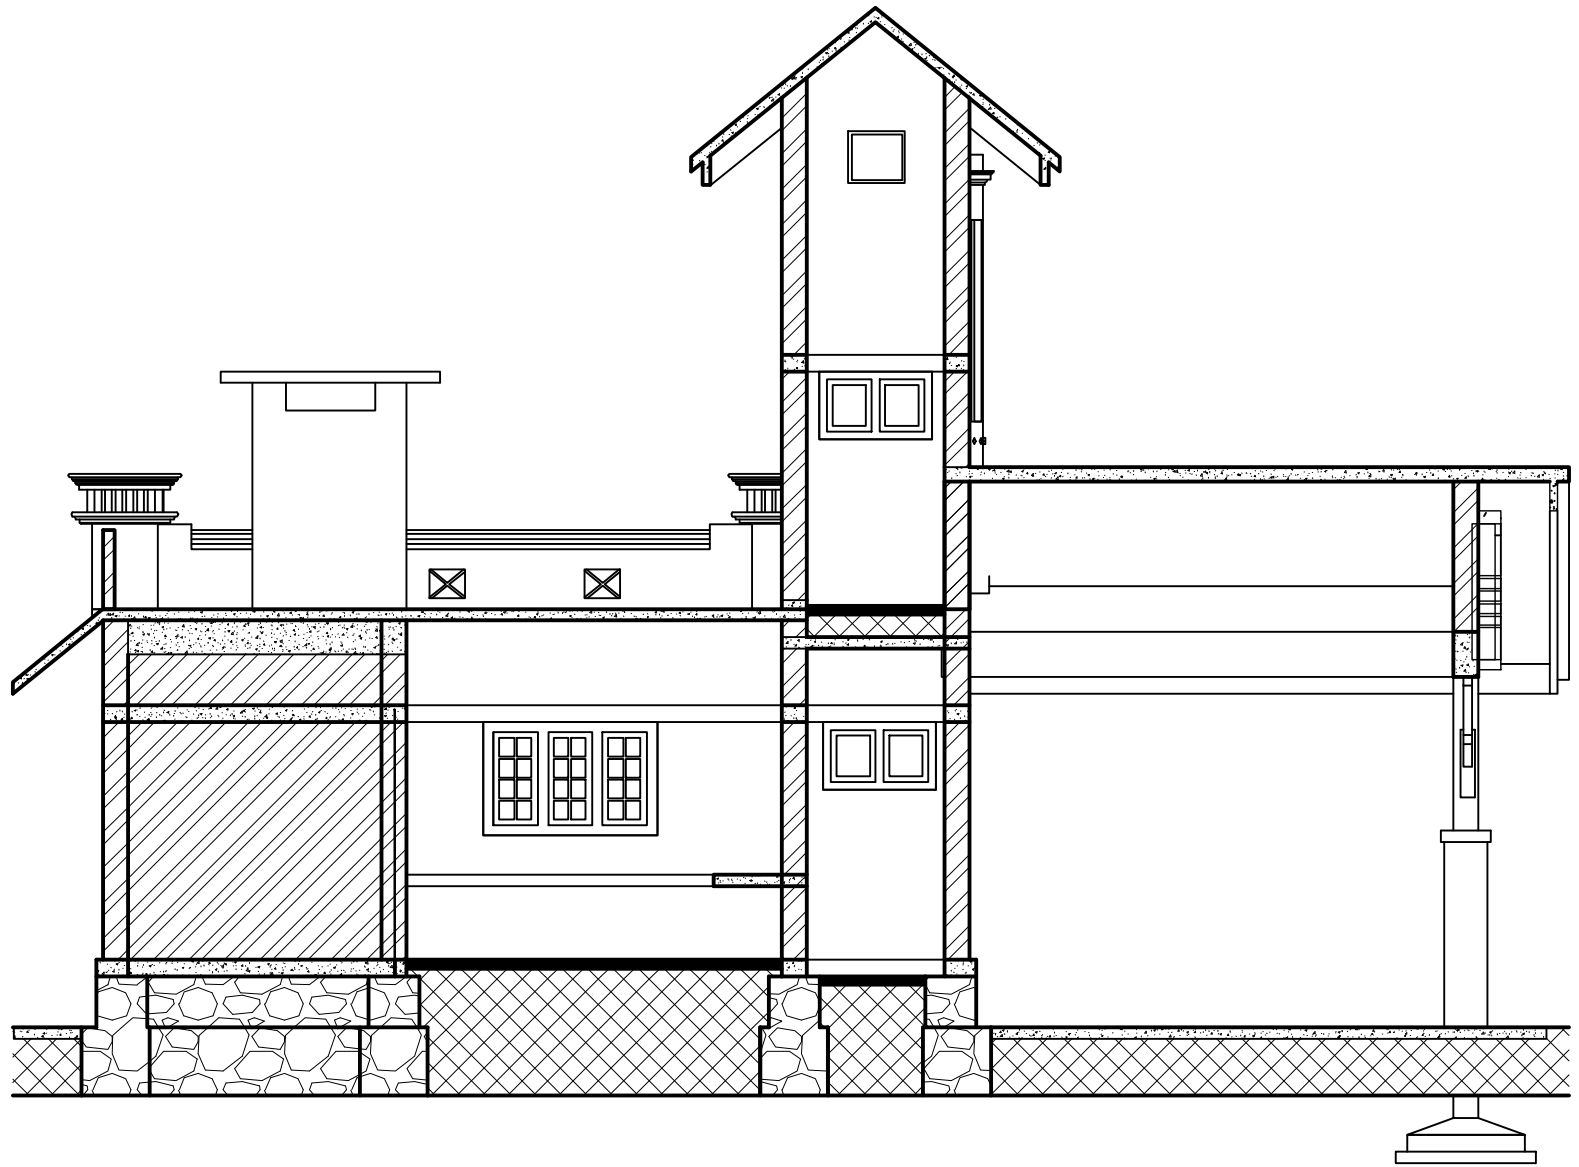

DATE:
13/02/2015

CLIENT:
RAVI,THALIKULAM.

CHECKED BY:
SHINE.C.CHINNAN (Ph.D)
M.Tech (struct), M.B.A

TITLE:
SECTION - SM

SHINE
BUILDERS CONSULTANCY

CALICUT ROAD,KUNNAMKULAM.680503

Ph : 04885 226104, 228074
Mob-9447730104, 9446030104
Email: shinebuilders@hotmail.com
www.shinebuilders.com