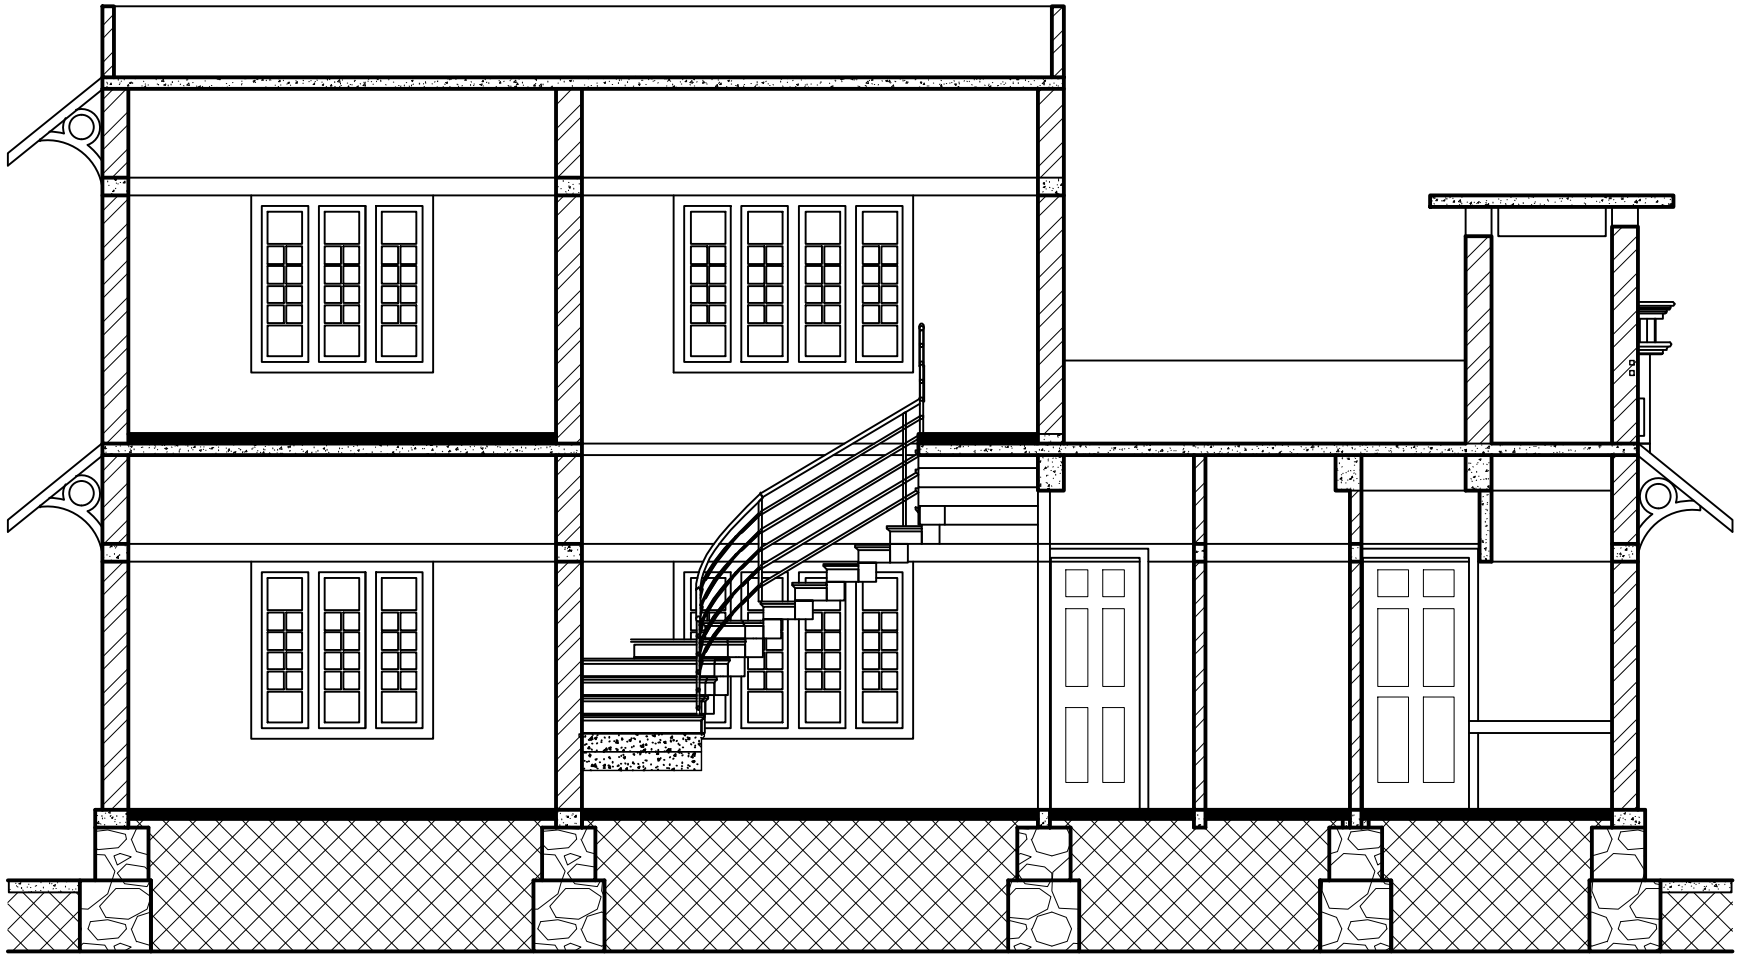

DATE:
13/02/2015

CLIENT:
RAVI,THALIKULAM.

CHECKED BY:
SHINE.C.CHINNAN (Ph.D)
M.Tech (struct), M.B.A

TITLE:
SECTION - S5

SHINE
BUILDERS CONSULTANCY

CALICUT ROAD,KUNNAMKULAM.680503

Ph : 04885 226104, 228074

Mob-9447730104, 9446030104

Email: shinebuilders@hotmail.com

www.shinebuilders.com