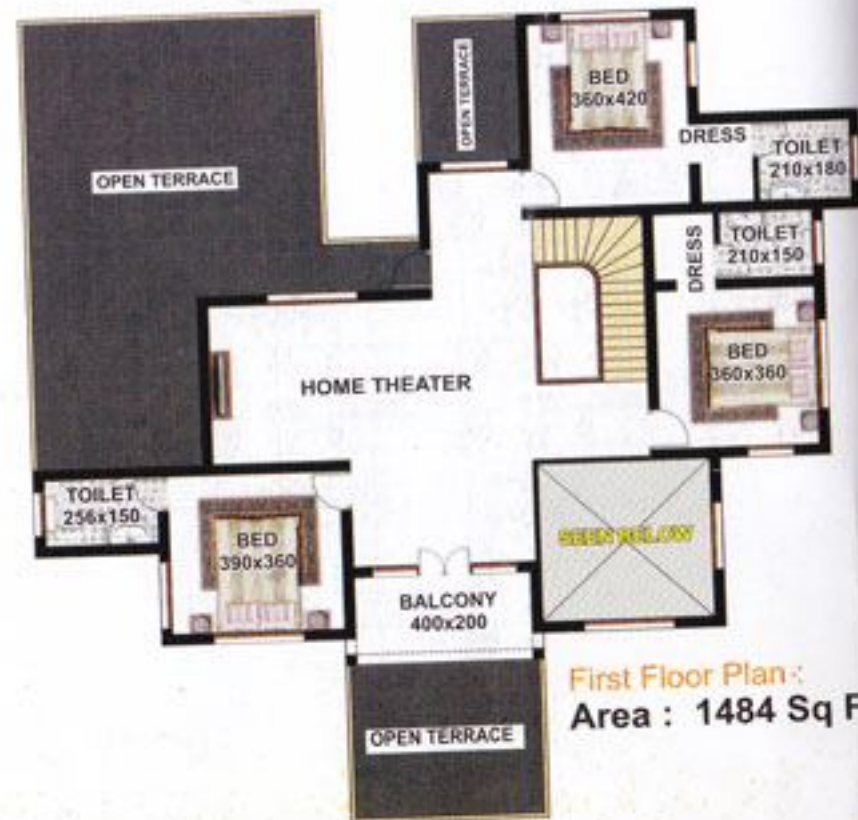

*Dream*  
**HOME** 2

your domestic guide to **great** and **elegant** home designs

Ground Floor Plan :  
Area : 1447 Sq Ft

Details

Name : Shine C. Chinnan BTEch ME  
 Office : Calicut Road, Kunnamkulam  
 Tel : 04885 226104  
 Mob : 9446030104  
 E-mail : shinebuilders@rediffmail.com

Dream HOME

your domestic guide to great and elegant home designs.....

First Floor Plan :  
Area : 546 Sq Ft

Ground Floor Plan :  
Area : 2607 Sq Ft

First Floor Plan :  
Area : 1484 Sq Ft

Details

Name : Shine C. Chinnan BTech ME  
Office : Calicut Road, Kunnankulam  
Tel : 04885 226104  
Mob : 9446030104  
E-mail : shinebuilders@rediffmail.com